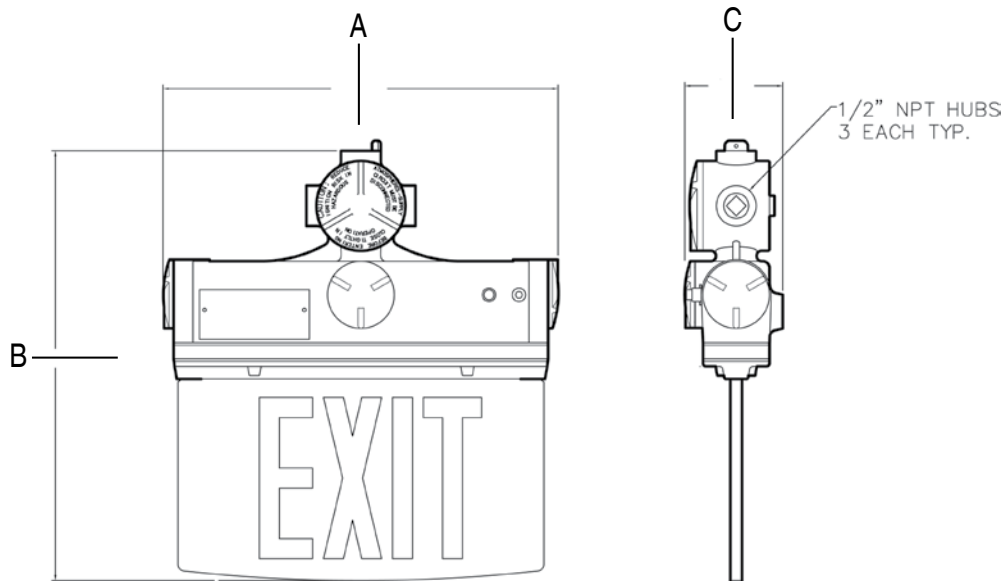

XPS LED Series

Explosion proof edge lit LED multipurpose sign

XPS Series Fixture Dimensions (inches)

XPS SERIES	Dimensions (inches)			Boxed Weight	Shipping Volume (Boxed Fixtures)
	A	B	C		
XPS LED Exit Sign/Light	14.88	16.00	3.69	14 lbs	1.24 cu. ft.