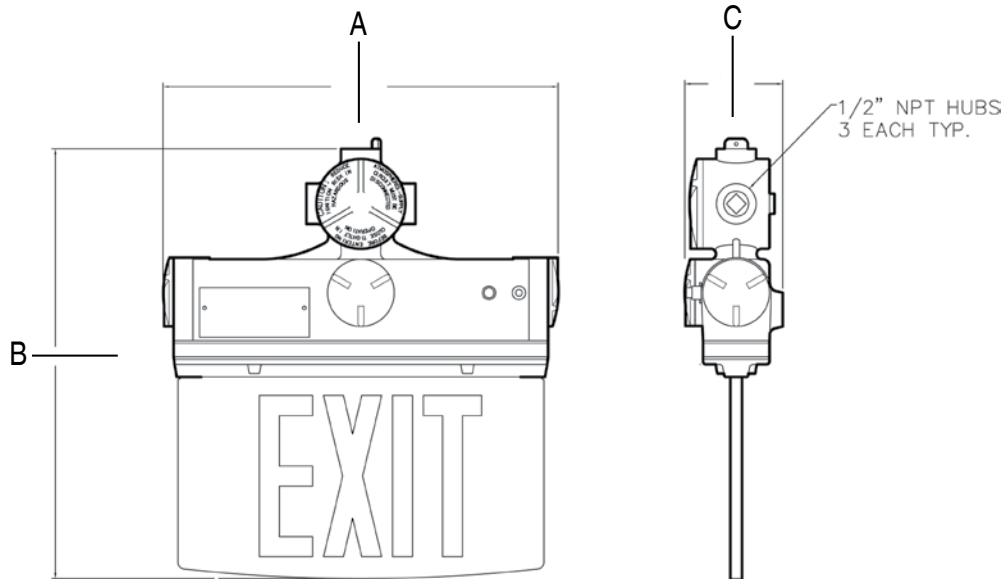

XPEX LED Series

Explosion proof edge lit LED exit light

XPEX Series Fixture Dimensions (inches)

XPEX SERIES	Dimensions (inches)			Boxed Weight	Shipping Volume (Boxed Fixtures)
	A	B	C		
XPEX LED Exit Sign/Light	14.88	16.00	3.69	14 lbs	1.24 cu. ft.