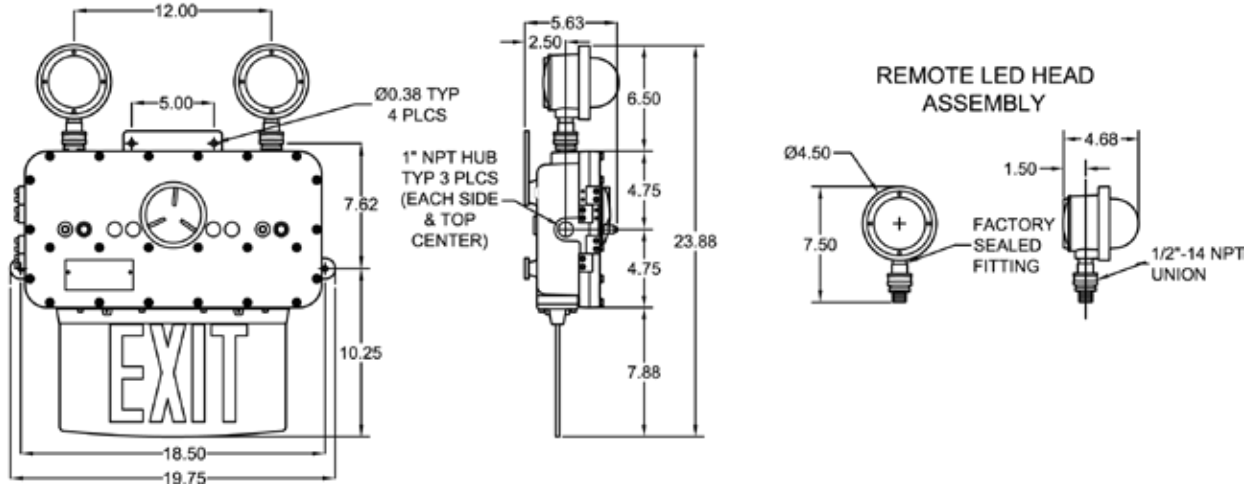

XPEH Series Fixture Dimensions (inches)

XPEH SERIES	Shipping Weight	Shipping Volume
Emergency Combo	40.5 lbs.	3.1 cu. ft.
Emergency Combo with Remote Heads Option*	43.5 lbs.	3.1 cu. ft.
Remote Head Assembly	3.5 lbs.	0.27 cu. ft.

* Remote Head Assemblies are shipped separately.
 (Additional weight of the emergency light is due to extra driver for remote heads.)

availinfra.com/rig-a-lite

8500 Hansen Road,
 Houston, TX 77075
 (713) 943-0340