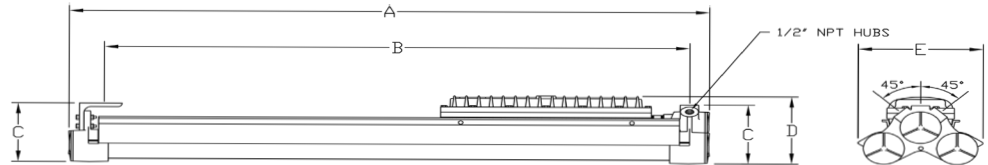

XP LED

Explosion proof linear LED lighting

Two Tube XP

Fixture Dimensions (inches)

Three Tube XP

Fixture Dimensions (inches)

Four Tube XP

Fixture Dimensions (inches)