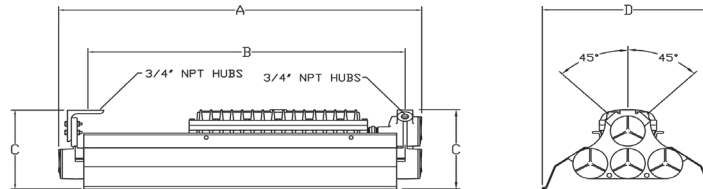

XP LED

Explosion proof linear LED lighting

Two Tube XP

Fixture Dimensions (inches)

Three Tube XP

Fixture Dimensions (inches)

Four Tube XP

Fixture Dimensions (inches)