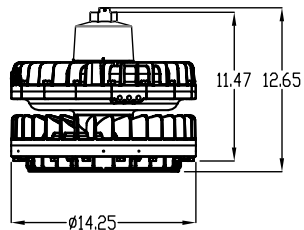

XHBF LED

Explosion proof LED area lighting

XHBF LED Fixture Dimensions (inches)

TRUNNION MOUNT

Fixture	Fixture Weight	Shipping Weight
XHBF15LUT	50 lbs	55 lbs
XHBF14LUT	50 lbs	55 lbs
XHBF13LUT	50 lbs	55 lbs
XHBF12LUT	50 lbs	55 lbs
XHBF11LUT	49 lbs	54 lbs
XHBF09LUT	49 lbs	54 lbs
XHBF08LUT	49 lbs	54 lbs
XHBF06LUT	49 lbs	54 lbs

CEILING MOUNT

Fixture	Fixture Weight	Shipping Weight
XHBF15LUC	51 lbs	56 lbs
XHBF14LUC	51 lbs	56 lbs
XHBF13LUC	51 lbs	56 lbs
XHBF12LUC	51 lbs	56 lbs
XHBF11LUC	50 lbs	55 lbs
XHBF09LUC	50 lbs	55 lbs
XHBF08LUC	50 lbs	55 lbs
XHBF06LUC	50 lbs	55 lbs

PENDANT MOUNT

Fixture	Fixture Weight	Shipping Weight
XHBF15LUP	49 lbs	54 lbs
XHBF14LUP	49 lbs	54 lbs
XHBF13LUP	49 lbs	54 lbs
XHBF12LUP	49 lbs	54 lbs
XHBF11LUP	48 lbs	53 lbs
XHBF09LUP	48 lbs	53 lbs
XHBF08LUP	48 lbs	53 lbs
XHBF06LUP	48 lbs	53 lbs