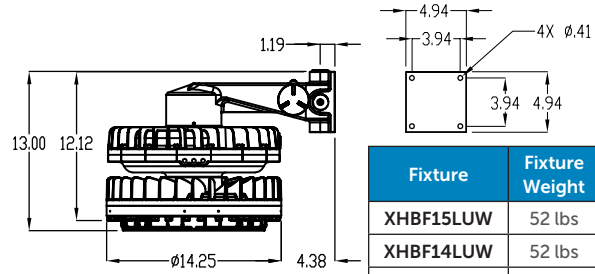

XHBF LED

Explosion proof LED area lighting

XHBF LED Fixture Dimensions (inches)

TRUNNION MOUNT

Fixture	Fixture Weight	Shipping Weight
XHBF15LUT	50 lbs	55 lbs
XHBF14LUT	50 lbs	55 lbs
XHBF13LUT	50 lbs	55 lbs
XHBF12LUT	50 lbs	55 lbs
XHBF11LUT	49 lbs	54 lbs
XHBF09LUT	49 lbs	54 lbs
XHBF08LUT	49 lbs	54 lbs
XHBF06LUT	49 lbs	54 lbs

CEILING MOUNT

Fixture	Fixture Weight	Shipping Weight
XHBF15LUC	51 lbs	56 lbs
XHBF14LUC	51 lbs	56 lbs
XHBF13LUC	51 lbs	56 lbs
XHBF12LUC	51 lbs	56 lbs
XHBF11LUC	50 lbs	55 lbs
XHBF09LUC	50 lbs	55 lbs
XHBF08LUC	50 lbs	55 lbs
XHBF06LUC	50 lbs	55 lbs

PENDANT MOUNT

Fixture	Fixture Weight	Shipping Weight
XHBF15LUP	49 lbs	54 lbs
XHBF14LUP	49 lbs	54 lbs
XHBF13LUP	49 lbs	54 lbs
XHBF12LUP	49 lbs	54 lbs
XHBF11LUP	48 lbs	53 lbs
XHBF09LUP	48 lbs	53 lbs
XHBF08LUP	48 lbs	53 lbs
XHBF06LUP	48 lbs	53 lbs