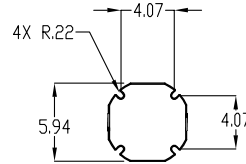

XHBF LED

Explosion proof LED area lighting

XHBF LED Fixture Dimensions (inches)

TRUNNION MOUNT

Fixture	Fixture Weight	Shipping Weight
XHBF15LUT	50 lbs	55 lbs
XHBF14LUT	50 lbs	55 lbs
XHBF13LUT	50 lbs	55 lbs
XHBF12LUT	50 lbs	55 lbs
XHBF11LUT	49 lbs	54 lbs
XHBF09LUT	49 lbs	54 lbs
XHBF08LUT	49 lbs	54 lbs
XHBF06LUT	49 lbs	54 lbs

CEILING MOUNT

Fixture	Fixture Weight	Shipping Weight
XHBF15LUC	51 lbs	56 lbs
XHBF14LUC	51 lbs	56 lbs
XHBF13LUC	51 lbs	56 lbs
XHBF12LUC	51 lbs	56 lbs
XHBF11LUC	50 lbs	55 lbs
XHBF09LUC	50 lbs	55 lbs
XHBF08LUC	50 lbs	55 lbs
XHBF06LUC	50 lbs	55 lbs