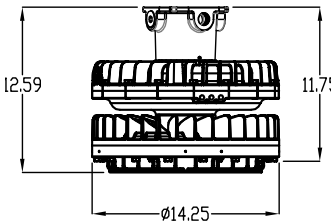

XHBF LED

Explosion proof LED area lighting

XHBF LED Fixture Dimensions (inches)

TRUNNION MOUNT

Fixture	Fixture Weight	Shipping Weight
XHBF15LUT	50 lbs	55 lbs
XHBF14LUT	50 lbs	55 lbs
XHBF13LUT	50 lbs	55 lbs
XHBF12LUT	50 lbs	55 lbs
XHBF11LUT	49 lbs	54 lbs
XHBF09LUT	49 lbs	54 lbs
XHBF08LUT	49 lbs	54 lbs
XHBF06LUT	49 lbs	54 lbs

CEILING MOUNT

Fixture	Fixture Weight	Shipping Weight
XHBF15LUC	51 lbs	56 lbs
XHBF14LUC	51 lbs	56 lbs
XHBF13LUC	51 lbs	56 lbs
XHBF12LUC	51 lbs	56 lbs
XHBF11LUC	50 lbs	55 lbs
XHBF09LUC	50 lbs	55 lbs
XHBF08LUC	50 lbs	55 lbs
XHBF06LUC	50 lbs	55 lbs

PENDANT MOUNT

Fixture	Fixture Weight	Shipping Weight
XHBF15LUP	49 lbs	54 lbs
XHBF14LUP	49 lbs	54 lbs
XHBF13LUP	49 lbs	54 lbs
XHBF12LUP	49 lbs	54 lbs
XHBF11LUP	48 lbs	53 lbs
XHBF09LUP	48 lbs	53 lbs
XHBF08LUP	48 lbs	53 lbs
XHBF06LUP	48 lbs	53 lbs