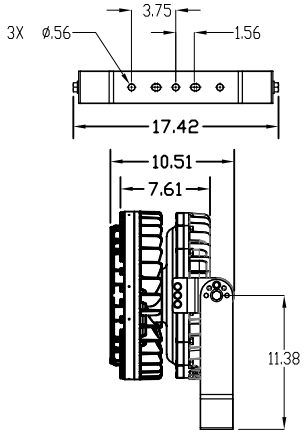

XHBF LED

Explosion proof LED area lighting

XHBF LED Fixture Dimensions (inches)

TRUNNION MOUNT

Fixture	Fixture Weight	Shipping Weight
XHBF15LUT	50 lbs	55 lbs
XHBF14LUT	50 lbs	55 lbs
XHBF13LUT	50 lbs	55 lbs
XHBF12LUT	50 lbs	55 lbs
XHBF11LUT	49 lbs	54 lbs
XHBF09LUT	49 lbs	54 lbs
XHBF08LUT	49 lbs	54 lbs
XHBF06LUT	49 lbs	54 lbs

CEILING MOUNT

Fixture	Fixture Weight	Shipping Weight
XHBF15LUC	51 lbs	56 lbs
XHBF14LUC	51 lbs	56 lbs
XHBF13LUC	51 lbs	56 lbs
XHBF12LUC	51 lbs	56 lbs
XHBF11LUC	50 lbs	55 lbs
XHBF09LUC	50 lbs	55 lbs
XHBF08LUC	50 lbs	55 lbs
XHBF06LUC	50 lbs	55 lbs

PENDANT MOUNT

Fixture	Fixture Weight	Shipping Weight
XHBF15LUP	49 lbs	54 lbs
XHBF14LUP	49 lbs	54 lbs
XHBF13LUP	49 lbs	54 lbs
XHBF12LUP	49 lbs	54 lbs
XHBF11LUP	48 lbs	53 lbs
XHBF09LUP	48 lbs	53 lbs
XHBF08LUP	48 lbs	53 lbs
XHBF06LUP	48 lbs	53 lbs

WALL MOUNT

Fixture	Fixture Weight	Shipping Weight
XHBF15LUW	52 lbs	57 lbs
XHBF14LUW	52 lbs	57 lbs
XHBF13LUW	52 lbs	57 lbs
XHBF12LUW	52 lbs	57 lbs
XHBF11LUW	51 lbs	56 lbs
XHBF09LUW	51 lbs	56 lbs
XHBF08LUW	51 lbs	56 lbs
XHBF06LUW	51 lbs	56 lbs