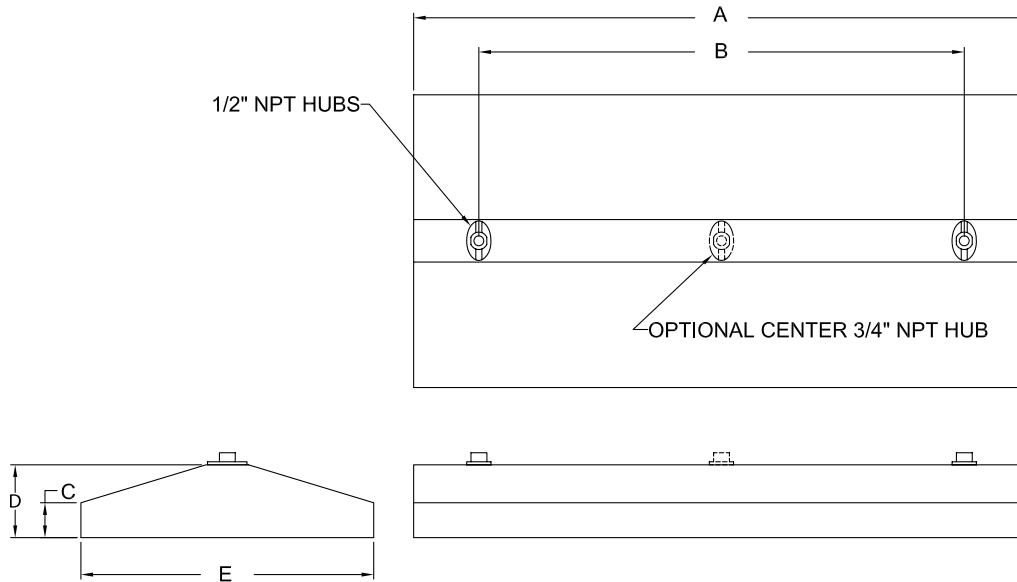

WFH Series

Fluorescent high-bay lighting for hazardous locations

Fixture Dimensions (inches)

WFH Series	Dimensions (inches)					Hub Size	Boxed Weight	Shipping Volume (Boxed Fixtures)
	A	B	C	D	E			
Up to 6 lamp	50.75	40.0	2.88	6	24.13	1/2	39 lbs.	4.7 cu. ft.