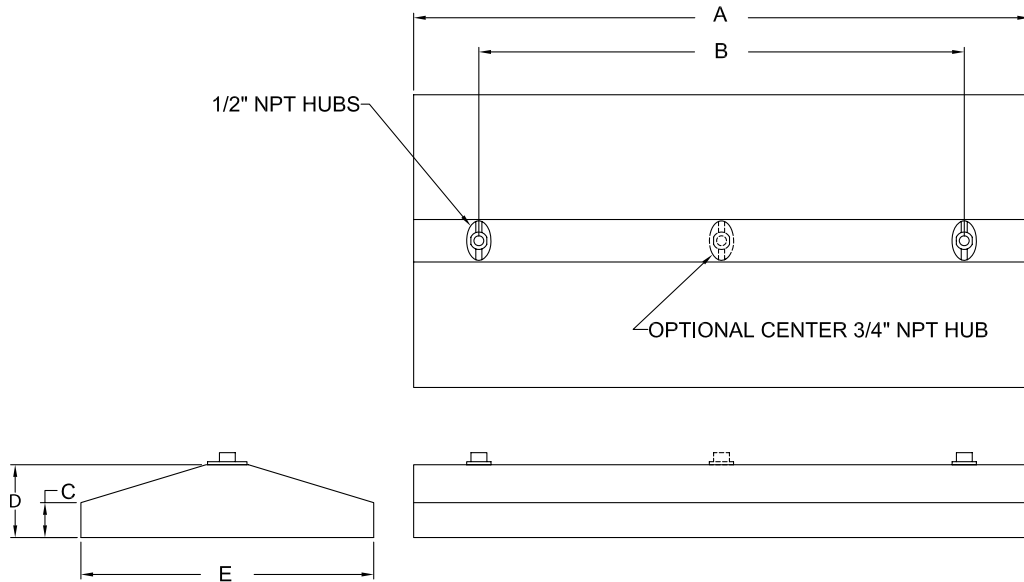

WFHN Series

Fluorescent high-bay lighting for heavy hose-down environments

Fixture Dimensions (inches)

WFHN Series	Dimensions (inches)					Hub Size	Boxed Weight	Shipping Volume (Boxed Fixtures)
	A	B	C	D	E			
4 ft. Fixture	50.75	40.0	2.88	6	24.13	1/2	39 lbs.	4.7 cu. ft.

Accessories

Eye Bolt Mounting Kit

Catalog Number: 53116
 Shipping Weight: 3.0 lbs.
 Cable or Chain Not Included
 Required with Single Hub Mounting Option

Fixture Hanger

3/4 in. Male Thread
 Catalog Number: HCK75
 Shipping Weight: 1.7 lbs.

YFit Cable with 2 ft. Legs

Stainless Steel
 12 ft. Catalog Number: GRYSS122
 22 ft. Catalog Number: GRYSS222
 Shipping Weight: 4 lbs.

Occupancy Sensor

120/277VAC Sensor Module
 Catalog Number: 76007
 Shipping Weight: 0.25 lbs.
Lenses:
 10' Mounting Height Number: 76003
 20' Mounting Height Number: 76008
 40' Mounting Height Number: 76009
 (not suitable for hazardous locations)