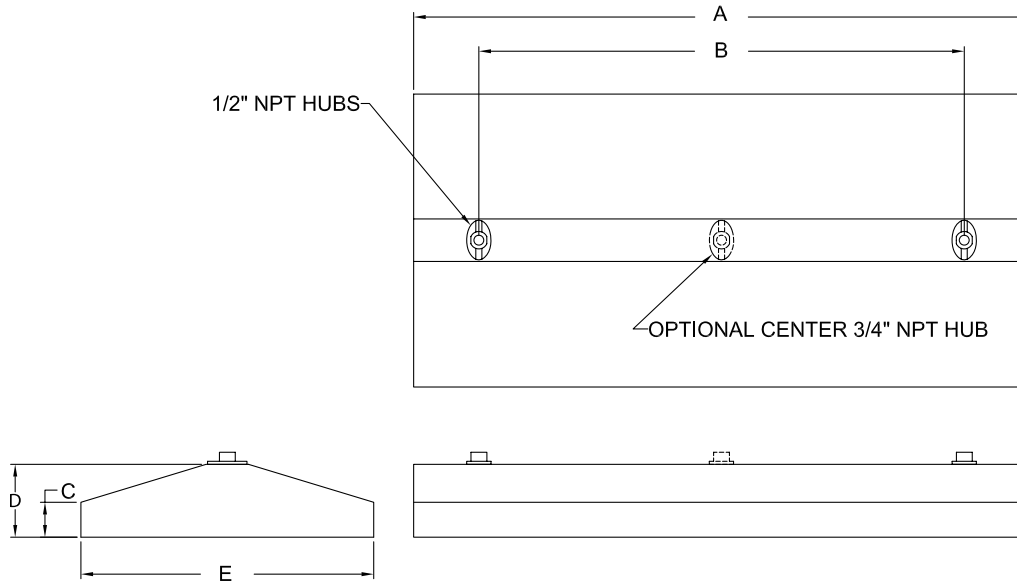

## Fixture Dimensions (inches)

WFHN Series	Dimensions (inches)					Hub Size	Boxed Weight	Shipping Volume (Boxed Fixtures)
	A	B	C	D	E			
2 ft. x 4 ft. Fixture	50.75	40.0	2.88	6	24.13	1/2	39 lbs.	4.7 cu. ft.