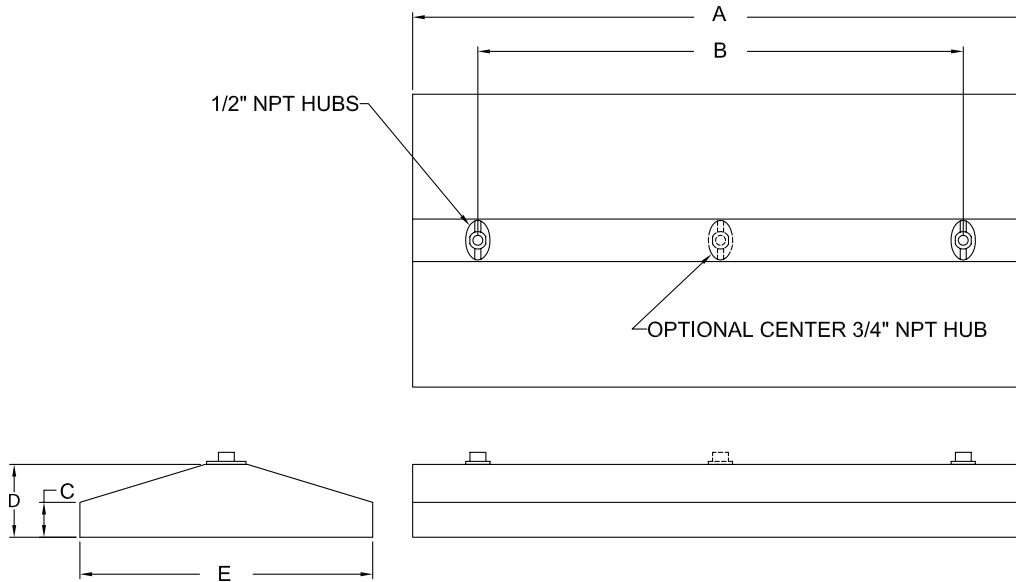

WFH LED

High-bay lighting for hazardous & wet locations

Fixture Dimensions (inches)

WFH Series	Dimensions (inches)					Hub Size	Boxed Weight	Shipping Volume (Boxed Fixtures)
	A	B	C	D	E			
2 ft. x 4 ft. Fixture	50.75	40.0	2.88	6	24.13	1/2	39 lbs.	4.7 cu. ft.