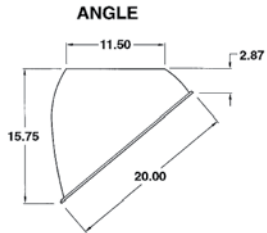

SXP Floodlight Fixture Dimensions (inches)

REFLECTORS

TRUNNION MOUNT