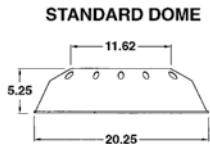

SXP Floodlight Fixture Dimensions (inches)

REFLECTORS

TRUNNION MOUNT