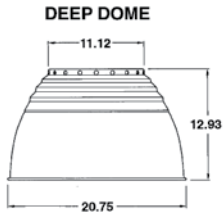

SXP Floodlight Fixture Dimensions (inches)

REFLECTORS

TRUNNION MOUNT