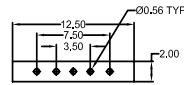

SXPJ LED

Explosionproof LED area lighting

Fixture Dimensions (inches)

REFLECTORS