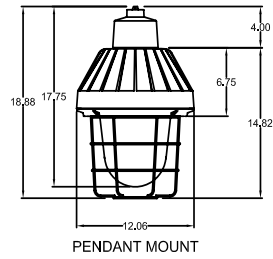

SXPJ LED

Explosionproof LED area lighting

Fixture Dimensions (inches)

REFLECTORS