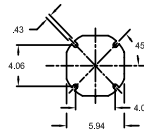

SXPJ LED

Explosionproof LED area lighting

Fixture Dimensions (inches)

REFLECTORS