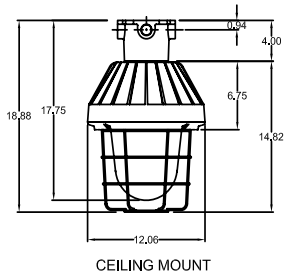

SXPJ LED

Explosionproof LED area lighting

Fixture Dimensions (inches)

REFLECTORS