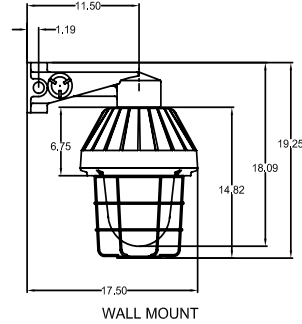

SXPJ LED

Explosionproof LED area lighting

Fixture Dimensions (inches)

REFLECTORS