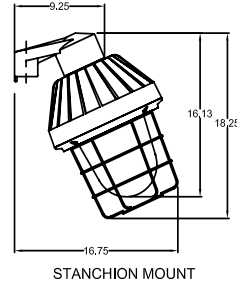

SXPJ LED

Explosionproof LED area lighting

Fixture Dimensions (inches)

REFLECTORS