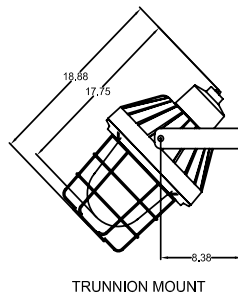

SXPJ LED

Explosionproof LED area lighting

Fixture Dimensions (inches)

REFLECTORS