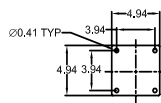

SXPJ LED

Explosionproof LED area lighting

Fixture Dimensions (inches)

REFLECTORS