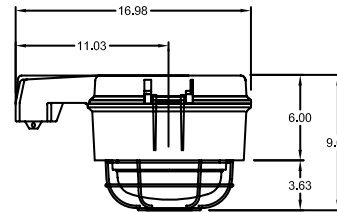

### Fixture Dimensions (inches)

25° Stanchion mount with threaded glass globe and guard.

Ceiling mount with threaded glass globe and guard.

90° Stanchion mount with threaded glass globe and guard.

Pendant mount with threaded glass globe and guard.