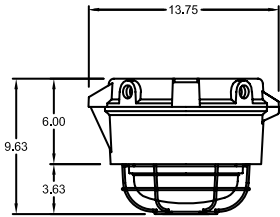

### Fixture Dimensions (inches)

25° Stanchion mount with threaded glass globe and guard.

Ceiling mount with threaded glass globe and guard.

90° Stanchion mount with threaded glass globe and guard.

Pendant mount with threaded glass globe and guard.