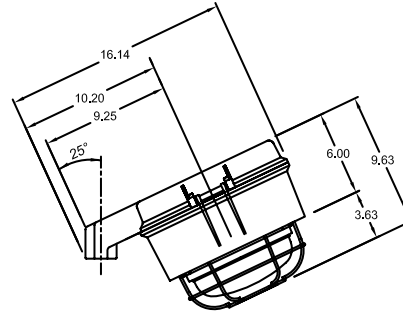

### Fixture Dimensions (inches)

25° Stanchion mount with threaded glass globe and guard.

Ceiling mount with threaded glass globe and guard.

90° Stanchion mount with threaded glass globe and guard.

Pendant mount with threaded glass globe and guard.