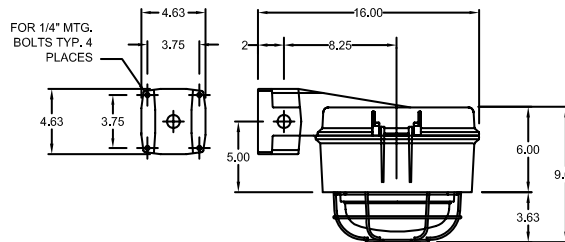

### Fixture Dimensions (inches)

25° Stanchion mount with threaded glass globe and guard.

Ceiling mount with threaded glass globe and guard.

90° Stanchion mount with threaded glass globe and guard.

Pendant mount with threaded glass globe and guard.

Wall mount with threaded glass globe and guard.

Refer to Certification Guide to determine suitability of individual fixture.