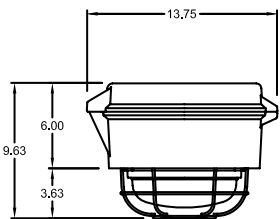

### Fixture Dimensions (inches)

25° Stanchion mount with threaded glass globe and guard.

Ceiling mount with threaded glass globe and guard.

90° Stanchion mount with threaded glass globe and guard.

Pendant mount with threaded glass globe and guard.