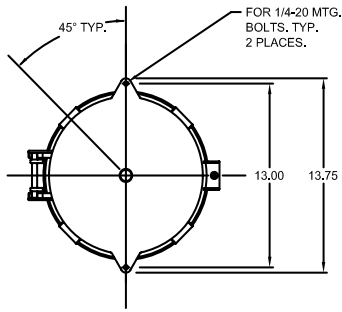

### Fixture Dimensions (inches)

25° Stanchion mount with threaded glass globe and guard.

Ceiling mount with threaded glass globe and guard.

90° Stanchion mount with threaded glass globe and guard.

Pendant mount with threaded glass globe and guard.