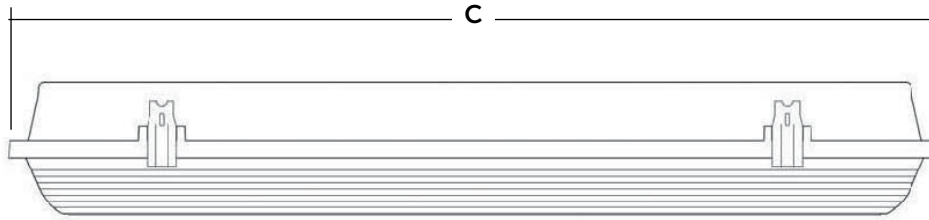

## Fixture Dimensions (inches)

NMF2 Series	Dimensions (inches)			Boxed Weight	Shipping Volume (Boxed Fixture)
	A	B	C		
4 Foot, 1 Lamp	4.02	4.38	51.65	12 lbs.	2.53 cu. ft.
4 Foot, 2 & 3 Lamp	6.77	4.38	51.65	12.5 lbs.	2.53 cu. ft.
8 Foot, 2 Lamp (tandem)	4.02	4.38	102.06	23 lbs.	4.6 cu. ft.
8 Foot, 4 Lamp (tandem)	6.77	4.38	100.00	25 lbs.	4.40 cu. ft.