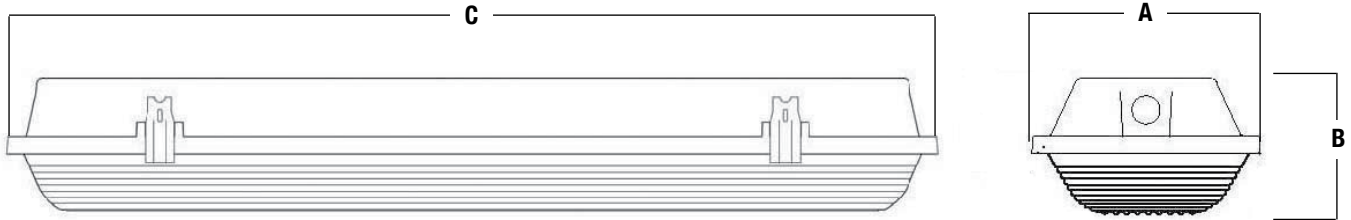

## Fixture Dimensions (inches)

NMF2 Series	Dimensions (inches)			Boxed Weight	Shipping Volume (Boxed Fixtures)
	A	B	C		
4 Foot	4.02	4.38	51.65	12 lbs	2.53 cu. ft.

[availinfra.com/rig-a-lite](http://availinfra.com/rig-a-lite)