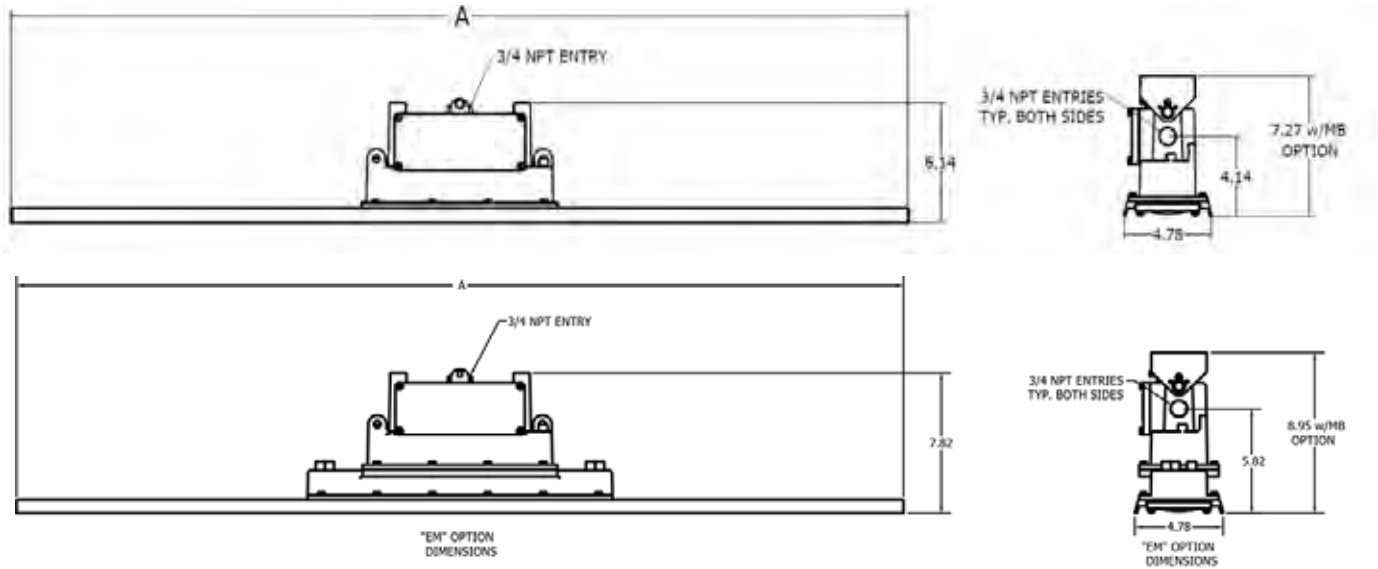

### Fixture Dimensions (inches)

MLS Series	Dimensions (inches)		Boxed Weight	Shipping Volume
	A			
4 ft. Models	48.00		18 lbs.	1.47 cu. ft.
2 ft. Models	24.00		10 lbs.	.76 cu. ft.