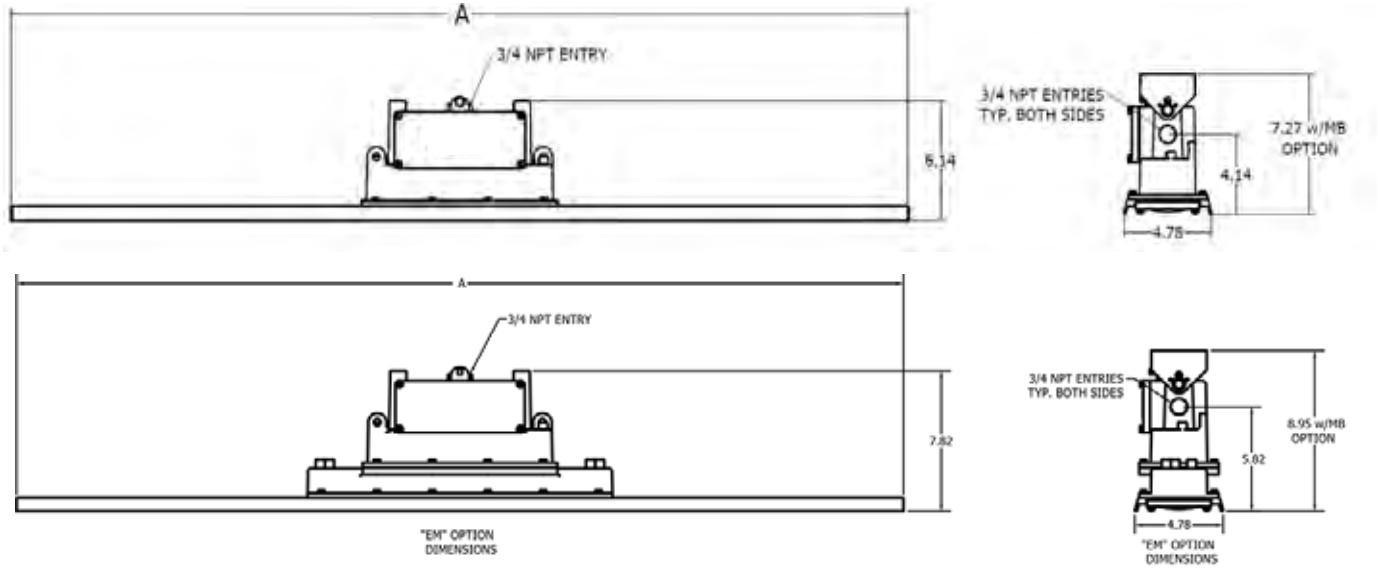

## Linear LED lighting for hazardous locations

### Fixture Dimensions (inches)

Nominal Fixture Length	Dimensions (inches)		Boxed Weight	Shipping Volume (Boxed Fixture)
	A			
4 ft. Models	48.00		18 lbs.	1.47 cu. ft.
2 ft. Models	24.00		10 lbs.	.76 cu. ft.