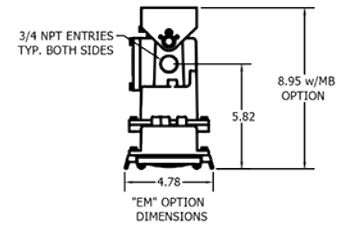

MHLS LED

Stainless steel LED lighting for hazardous locations

Fixture Dimensions (inches)

"EM" OPTION DIMENSIONS

"EM" OPTION DIMENSIONS

Nominal Fixture Length	Dimensions (inches)		Boxed Weight	Shipping Volume (Boxed Fixture)
	A			
4 ft. Models	48.00		18 lbs.	1.47 cu. ft.
2 ft. Models	24.00		10 lbs.	.76 cu. ft.