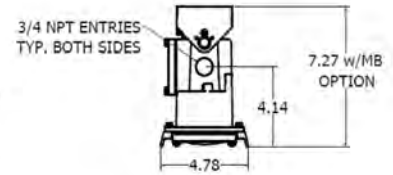

MHLS LED

Stainless steel LED lighting for hazardous locations

Fixture Dimensions (inches)

"EM" OPTION DIMENSIONS

"EM" OPTION DIMENSIONS

Nominal Fixture Length	Dimensions (inches)		Boxed Weight	Shipping Volume (Boxed Fixture)
	A			
4 ft. Models	48.00		18 lbs.	1.47 cu. ft.
2 ft. Models	24.00		10 lbs.	.76 cu. ft.