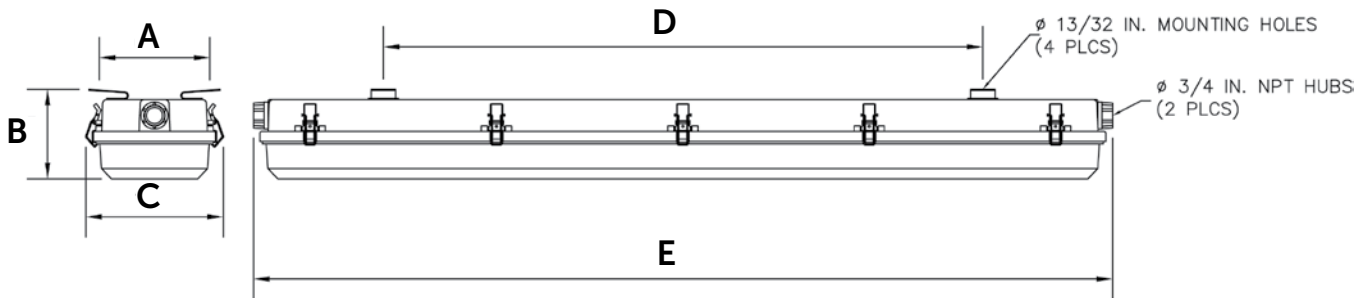

## Fluorescent Series

	Description	Voltage	Catalog Number
Four Foot Fixture	32 Watt Instant Start F32T8 Medium Bi-Pin 265mA Lamps, 48"	120-277V 50/60 HZ	MHDS265-4-2-U
	44 Watt Rapid Start T8HO Medium Bi-Pin 265mA Lamps, 48"	120-277V 50/60 HZ	MHDST8HO-4-2-U
	28 Watt, Rapid Start T5 Miniature Bi-Pin Lamps, 48"	120-277V 50/60 HZ	MHDST5-4-2-U
	54 Watt, Rapid Start T5HO Miniature Bi-Pin Lamps, 48"	120-277 V 50/60 HZ	MHDST5HO-4-2-U

## Fixture Dimension (inches)

Nominal Fixture Length	A	B	C	D	E	Boxed Weight	Shipping Volume (Boxed Fixture)
Four Foot Fixture	6.88	5.00	7.88	36.63	53.13	30.7 lbs.	2.0 cu. ft.

### Fixed Mounting Kit

Stainless Steel Fixed 45°

Catalog Number:  
53070

Shipping Weight:  
2 lbs.