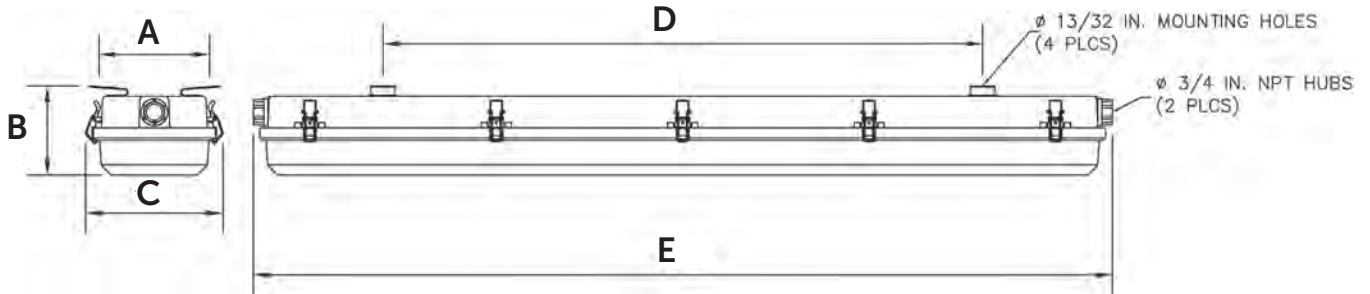

MHDS LED

Stainless steel LED lighting for hazardous locations

Fixture Dimension (inches)

Nominal Fixture Length	A	B	C	D	E	Boxed Weight	Shipping Volume (Boxed Fixture)
4 ft. Models	6.88	5.00	7.88	36.63	53.13	25.5 lbs.	2.0 cu. ft.

Accessories

Fixed Mounting Kit

Stainless Steel Fixed 45°

Catalog Number:
53070

Shipping Weight:
2 lbs.