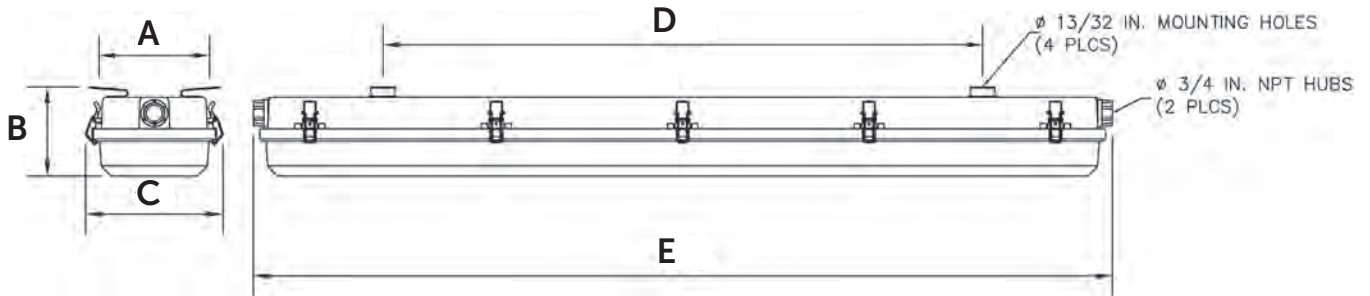

## Fixture Dimension (inches)

Nominal Fixture Length	Dimensions (inches)					Boxed Weight	Shipping Volume (Boxed Fixture)
	A	B	C	D	E		
4 ft. Models	6.88	5.00	7.88	36.63	53.13	18.5 lbs.	2.0 cu. ft.

### Fixed Mounting Kit

Stainless Steel Fixed 45°

Catalog Number:  
53070

Shipping Weight:  
2 lbs.