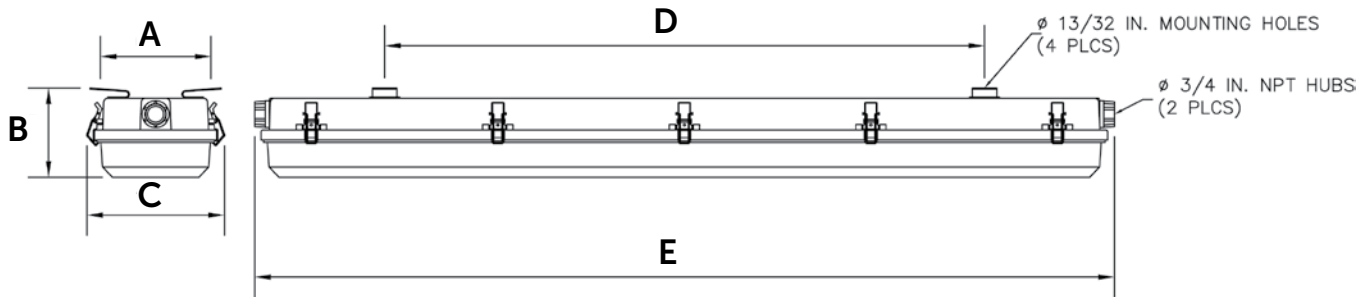

Fixture Dimension (inches)

Nominal Fixture Length	A	B	C	D	E	Boxed Weight	Shipping Volume (Boxed Fixture)
Four Foot Fixture	6.88	5.00	7.88	36.63	53.13	25.2 lbs.	2.0 cu. ft.