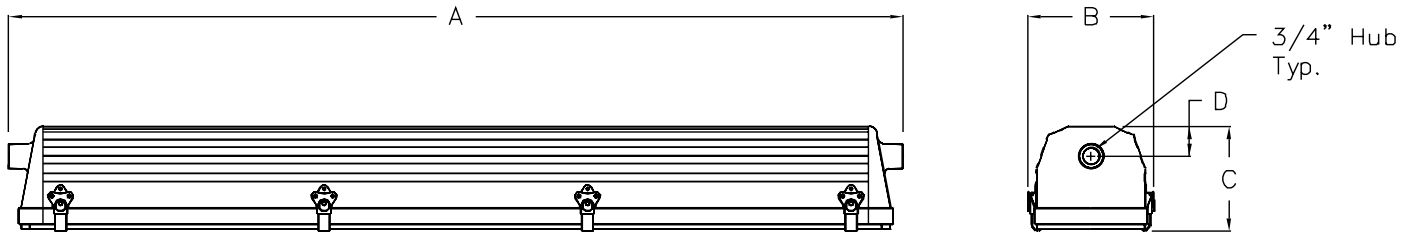

MAR2 Series

Fluorescent lighting for hazardous locations

Fixture Dimensions (inches)

MAR 2 Series	Dimensions (inches)				Boxed Weight	Shipping Volume (Boxed Fixtures)
	A	B	C	D		
4 ft. Models	52.13	7.38	6.19	1.81	36 lbs.	2.0 cu. ft.
2 ft. Models	28.13	7.38	6.19	1.81	26 lbs.	1.0 cu. ft.

Accessories

Straight Mounting Kit

Catalog Number:
53033

Shipping Weight:
5 lbs.

Offset Mounting Kit

Catalog Number:
53032

Shipping Weight:
5 lbs.

Safety Cable

Catalog Number:
10128R

Shipping Weight:
1 lb

Straight Brackets

2 Required

Catalog Number:
26364

Shipping Weight:
2 lbs.

Offset Brackets

2 Required