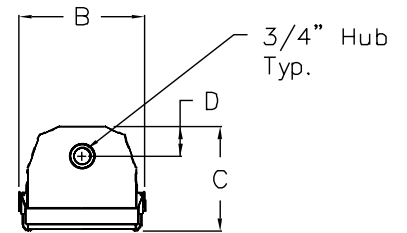

## Fixture Dimensions (inches)

MAR 2 Series	Dimensions (inches)				Boxed Weight	Shipping Volume (Boxed Fixtures)
	A	B	C	D		
4 ft. Models	52.13	7.38	6.19	1.81	36 lbs.	2.0 cu. ft.
2 ft. Models	28.13	7.38	6.19	1.81	26 lbs.	1.0 cu. ft.

### Straight Mounting Kit

Catalog Number:  
53033

Shipping Weight:  
5 lbs.