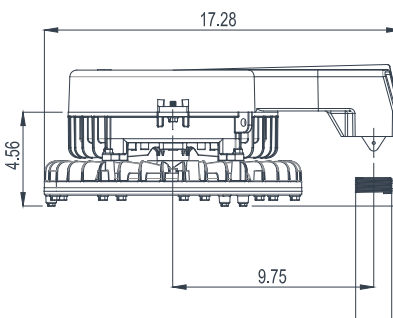

IALJ LED

LED area lighting for industrial locations

Fixture Dimensions (inches)

Pendant Mount

Fixture	Weight
IALJ04LUCGP	13 lbs.
IALJ06LUCGP	14 lbs.
IALJ08LUCGP	14 lbs.
IALJ10LUCGP	14 lbs.
IALJ11LUCGP	14 lbs.
IALJ13LUCGP	16 lbs.
IALJAM4LUCGP	14 lbs.
IALJAM5LUCGP	16 lbs.

Pendant Mount Emergency

Fixture	Weight
IALJ04LUCGPEM	20 lbs.
IALJ06LUCGPEM	21 lbs.
IALJ08LUCGPEM	21 lbs.
IALJ10LUCGPEM	21 lbs.
IALJ11LUCGPEM	21 lbs.
IALJ13LUCGPEM	23 lbs.
IALJAM4LUCGPEM	21 lbs.
IALJAM5LUCGPEM	23 lbs.

Ceiling Mount

Fixture	Weight
IALJ04LUCGC	14 lbs.
IALJ06LUCGC	15 lbs.
IALJ08LUCGC	15 lbs.
IALJ10LUCGC	15 lbs.
IALJ11LUCGC	15 lbs.
IALJ13LUCGC	17 lbs.
IALJAM4LUCGC	15 lbs.
IALJAM5LUCGC	17 lbs.

Wall Mount

Fixture	Weight
IALJ04LUCGW	16 lbs.
IALJ06LUCGW	17 lbs.
IALJ08LUCGW	17 lbs.
IALJ10LUCGW	17 lbs.
IALJ11LUCGW	17 lbs.
IALJ13LUCGW	19 lbs.
IALJAM4LUCGW	17 lbs.
IALJAM5LUCGW	19 lbs.

For "EM" emergency option, add 1.47" in height
 For Guard option, add 0.136" in height

IALJ LED

LED area lighting for industrial locations

Fixture Dimensions (inches)

90° Stanchion Mount

Fixture	Weight
IALJ04LUCGL	16 lbs.
IALJ06LUCGL	17 lbs.
IALJ08LUCGL	17 lbs.
IALJ10LUCGL	17 lbs.
IALJ11LUCGL	17 lbs.
IALJ13LUCGL	19 lbs.
IALJAM4LUCGL	17 lbs.
IALJAM5LUCGL	19 lbs.