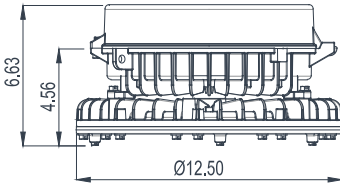

IALJ LED

LED area lighting for industrial locations

Fixture Dimensions (inches)

Pendant Mount

Fixture	Weight
IALJ04LUCGP	13 lbs.
IALJ06LUCGP	14 lbs.
IALJ08LUCGP	14 lbs.
IALJ10LUCGP	14 lbs.
IALJ11LUCGP	14 lbs.
IALJ13LUCGP	16 lbs.
IALJAM4LUCGP	14 lbs.
IALJAM5LUCGP	16 lbs.

Pendant Mount Emergency

Fixture	Weight
IALJ04LUCGPEM	20 lbs.
IALJ06LUCGPEM	21 lbs.
IALJ08LUCGPEM	21 lbs.
IALJ10LUCGPEM	21 lbs.
IALJ11LUCGPEM	21 lbs.
IALJ13LUCGPEM	23 lbs.
IALJAM4LUCGPEM	21 lbs.
IALJAM5LUCGPEM	23 lbs.

Ceiling Mount

Fixture	Weight
IALJ04LUCGC	14 lbs.
IALJ06LUCGC	15 lbs.
IALJ08LUCGC	15 lbs.
IALJ10LUCGC	15 lbs.
IALJ11LUCGC	15 lbs.
IALJ13LUCGC	17 lbs.
IALJAM4LUCGC	15 lbs.
IALJAM5LUCGC	17 lbs.

Wall Mount

Fixture	Weight
IALJ04LUCGW	16 lbs.
IALJ06LUCGW	17 lbs.
IALJ08LUCGW	17 lbs.
IALJ10LUCGW	17 lbs.
IALJ11LUCGW	17 lbs.
IALJ13LUCGW	19 lbs.
IALJAM4LUCGW	17 lbs.
IALJAM5LUCGW	19 lbs.

For "EM" emergency option, add 1.47" in height
 For Guard option, add 0.136" in height

IALJ LED

LED area lighting for industrial locations

Fixture Dimensions (inches)

90° Stanchion Mount

Fixture	Weight
IALJ04LUCGL	16 lbs.
IALJ06LUCGL	17 lbs.
IALJ08LUCGL	17 lbs.
IALJ10LUCGL	17 lbs.
IALJ11LUCGL	17 lbs.
IALJ13LUCGL	19 lbs.
IALJAM4LUCGL	17 lbs.
IALJAM5LUCGL	19 lbs.