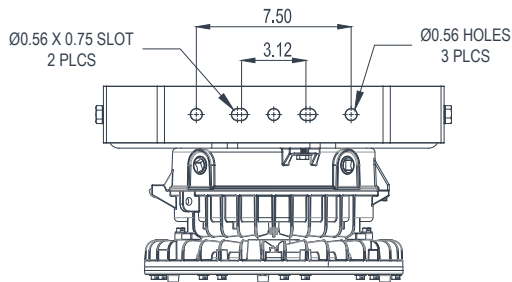

Ceiling Mount

Fixture	Weight
IALJ04LUCGC	14 lbs.
IALJ06LUCGC	15 lbs.
IALJ08LUCGC	15 lbs.
IALJ10LUCGC	15 lbs.
IALJ11LUCGC	15 lbs.
IALJ13LUCGC	17 lbs.
IALJAM4LUCGC	15 lbs.
IALJAM5LUCGC	17 lbs.

Wall Mount

Fixture	Weight
IALJ04LUCGW	16 lbs.
IALJ06LUCGW	17 lbs.
IALJ08LUCGW	17 lbs.
IALJ10LUCGW	17 lbs.
IALJ11LUCGW	17 lbs.
IALJ13LUCGW	19 lbs.
IALJAM4LUCGW	17 lbs.
IALJAM5LUCGW	19 lbs.

For "EM" emergency option, add 1.47" in height
 For Guard option, add 0.136" in height

IALJ LED

LED area lighting for industrial locations

Fixture Dimensions (inches)

90° Stanchion Mount

Fixture	Weight
IALJ04LUCGL	16 lbs.
IALJ06LUCGL	17 lbs.
IALJ08LUCGL	17 lbs.
IALJ10LUCGL	17 lbs.
IALJ11LUCGL	17 lbs.
IALJ13LUCGL	19 lbs.
IALJAM4LUCGL	17 lbs.
IALJAM5LUCGL	19 lbs.

Trunnion Mount

Fixture	Weight
IALJ04LUCGT	18 lbs.
IALJ06LUCGT	19 lbs.
IALJ08LUCGT	19 lbs.
IALJ10LUCGT	19 lbs.
IALJ11LUCGT	19 lbs.
IALJ13LUCGT	21 lbs.
IALJAM4LUCGT	19 lbs.
IALJAM5LUCGT	21 lbs.

25° Stanchion Mount

Fixture	Weight
IALJ04LUCGS	16 lbs.
IALJ06LUCGS	17 lbs.
IALJ08LUCGS	17 lbs.
IALJ10LUCGS	17 lbs.
IALJ11LUCGS	17 lbs.
IALJ13LUCGS	19 lbs.
IALJAM4LUCGS	17 lbs.
IALJAM5LUCGS	19 lbs.

For "EM" emergency option, add 1.47" in height
 For Guard option, add 0.136" in height