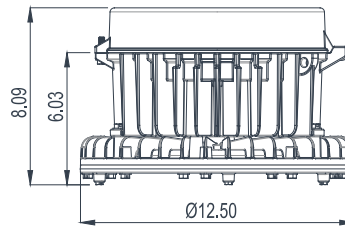

IALJ LED

LED area lighting for industrial locations

Fixture Dimensions (inches)

Pendant Mount

Fixture	Weight
IALJ04LUCGP	13 lbs.
IALJ06LUCGP	14 lbs.
IALJ08LUCGP	14 lbs.
IALJ10LUCGP	14 lbs.
IALJ11LUCGP	14 lbs.
IALJ13LUCGP	16 lbs.
IALJAM4LUCGP	14 lbs.
IALJAM5LUCGP	16 lbs.

Pendant Mount Emergency

Fixture	Weight
IALJ04LUCGPEM	20 lbs.
IALJ06LUCGPEM	21 lbs.
IALJ08LUCGPEM	21 lbs.
IALJ10LUCGPEM	21 lbs.
IALJ11LUCGPEM	21 lbs.
IALJ13LUCGPEM	23 lbs.
IALJAM4LUCGPEM	21 lbs.
IALJAM5LUCGPEM	23 lbs.

Ceiling Mount

Fixture	Weight
IALJ04LUCGC	14 lbs.
IALJ06LUCGC	15 lbs.
IALJ08LUCGC	15 lbs.
IALJ10LUCGC	15 lbs.
IALJ11LUCGC	15 lbs.
IALJ13LUCGC	17 lbs.
IALJAM4LUCGC	15 lbs.
IALJAM5LUCGC	17 lbs.

Wall Mount

Fixture	Weight
IALJ04LUCGW	16 lbs.
IALJ06LUCGW	17 lbs.
IALJ08LUCGW	17 lbs.
IALJ10LUCGW	17 lbs.
IALJ11LUCGW	17 lbs.
IALJ13LUCGW	19 lbs.
IALJAM4LUCGW	17 lbs.
IALJAM5LUCGW	19 lbs.

For "EM" emergency option, add 1.47" in height
 For Guard option, add 0.136" in height

IALJ LED

LED area lighting for industrial locations

Fixture Dimensions (inches)

90° Stanchion Mount

Fixture	Weight
IALJ04LUCGL	16 lbs.
IALJ06LUCGL	17 lbs.
IALJ08LUCGL	17 lbs.
IALJ10LUCGL	17 lbs.
IALJ11LUCGL	17 lbs.
IALJ13LUCGL	19 lbs.
IALJAM4LUCGL	17 lbs.
IALJAM5LUCGL	19 lbs.