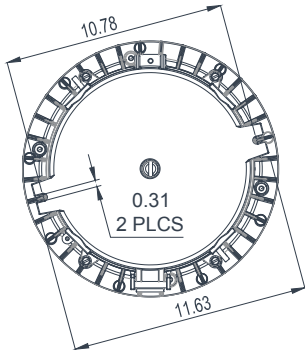

Ceiling Mount

Fixture	Weight
IALJ04LUCGC	14 lbs.
IALJ06LUCGC	15 lbs.
IALJ08LUCGC	15 lbs.
IALJ10LUCGC	15 lbs.
IALJ11LUCGC	15 lbs.
IALJ13LUCGC	17 lbs.
IALJAM4LUCGC	15 lbs.
IALJAM5LUCGC	17 lbs.