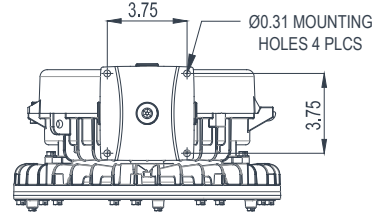

IALJ LED

LED area lighting for industrial locations

Fixture Dimensions (inches)

Pendant Mount

Fixture	Weight
IALJ04LUCGP	13 lbs.
IALJ06LUCGP	14 lbs.
IALJ08LUCGP	14 lbs.
IALJ10LUCGP	14 lbs.
IALJ11LUCGP	14 lbs.
IALJ13LUCGP	16 lbs.
IALJAM4LUCGP	14 lbs.
IALJAM5LUCGP	16 lbs.

Pendant Mount Emergency

Fixture	Weight
IALJ04LUCGPEM	20 lbs.
IALJ06LUCGPEM	21 lbs.
IALJ08LUCGPEM	21 lbs.
IALJ10LUCGPEM	21 lbs.
IALJ11LUCGPEM	21 lbs.
IALJ13LUCGPEM	23 lbs.
IALJAM4LUCGPEM	21 lbs.
IALJAM5LUCGPEM	23 lbs.

Ceiling Mount

Fixture	Weight
IALJ04LUCGC	14 lbs.
IALJ06LUCGC	15 lbs.
IALJ08LUCGC	15 lbs.
IALJ10LUCGC	15 lbs.
IALJ11LUCGC	15 lbs.
IALJ13LUCGC	17 lbs.
IALJAM4LUCGC	15 lbs.
IALJAM5LUCGC	17 lbs.

Wall Mount

Fixture	Weight
IALJ04LUCGW	16 lbs.
IALJ06LUCGW	17 lbs.
IALJ08LUCGW	17 lbs.
IALJ10LUCGW	17 lbs.
IALJ11LUCGW	17 lbs.
IALJ13LUCGW	19 lbs.
IALJAM4LUCGW	17 lbs.
IALJAM5LUCGW	19 lbs.

For "EM" emergency option, add 1.47" in height
 For Guard option, add 0.136" in height

IALJ LED

LED area lighting for industrial locations

Fixture Dimensions (inches)

90° Stanchion Mount

Fixture	Weight
IALJ04LUCGL	16 lbs.
IALJ06LUCGL	17 lbs.
IALJ08LUCGL	17 lbs.
IALJ10LUCGL	17 lbs.
IALJ11LUCGL	17 lbs.
IALJ13LUCGL	19 lbs.
IALJAM4LUCGL	17 lbs.
IALJAM5LUCGL	19 lbs.