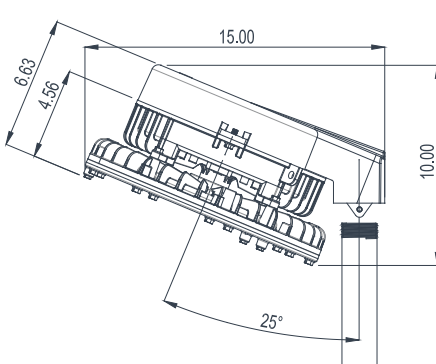

IALJ LED

LED area lighting for industrial locations

Fixture Dimensions (inches)

Pendant Mount

Fixture	Weight
IALJ04LUCGP	13 lbs.
IALJ06LUCGP	14 lbs.
IALJ08LUCGP	14 lbs.
IALJ10LUCGP	14 lbs.
IALJ11LUCGP	14 lbs.
IALJ13LUCGP	16 lbs.
IALJAM4LUCGP	14 lbs.
IALJAM5LUCGP	16 lbs.

Ceiling Mount

Fixture	Weight
IALJ04LUCGC	14 lbs.
IALJ06LUCGC	15 lbs.
IALJ08LUCGC	15 lbs.
IALJ10LUCGC	15 lbs.
IALJ11LUCGC	15 lbs.
IALJ13LUCGC	17 lbs.
IALJAM4LUCGC	15 lbs.
IALJAM5LUCGC	17 lbs.

Wall Mount

Fixture	Weight
IALJ04LUCGW	16 lbs.
IALJ06LUCGW	17 lbs.
IALJ08LUCGW	17 lbs.
IALJ10LUCGW	17 lbs.
IALJ11LUCGW	17 lbs.
IALJ13LUCGW	19 lbs.
IALJAM4LUCGW	17 lbs.
IALJAM5LUCGW	19 lbs.

For "EM" emergency option, add 1.47" in height
 For Guard option, add 0.136" in height

IALJ LED

LED area lighting for industrial locations

Fixture Dimensions (inches)

90° Stanchion Mount

Fixture	Weight
IALJ04LUCGL	16 lbs.
IALJ06LUCGL	17 lbs.
IALJ08LUCGL	17 lbs.
IALJ10LUCGL	17 lbs.
IALJ11LUCGL	17 lbs.
IALJ13LUCGL	19 lbs.
IALJAM4LUCGL	17 lbs.
IALJAM5LUCGL	19 lbs.

Trunnion Mount

Fixture	Weight
IALJ04LUCGT	18 lbs.
IALJ06LUCGT	19 lbs.
IALJ08LUCGT	19 lbs.
IALJ10LUCGT	19 lbs.
IALJ11LUCGT	19 lbs.
IALJ13LUCGT	21 lbs.
IALJAM4LUCGT	19 lbs.
IALJAM5LUCGT	21 lbs.

25° Stanchion Mount