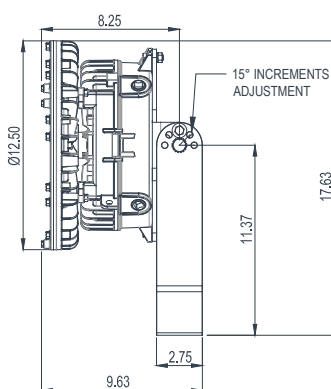

IALJ LED

LED area lighting for industrial locations

Fixture Dimensions (inches)

Pendant Mount

Fixture	Weight
IALJ04LUCGP	13 lbs.
IALJ06LUCGP	14 lbs.
IALJ08LUCGP	14 lbs.
IALJ10LUCGP	14 lbs.
IALJ11LUCGP	14 lbs.
IALJ13LUCGP	16 lbs.
IALJAM4LUCGP	14 lbs.
IALJAM5LUCGP	16 lbs.

Ceiling Mount

Fixture	Weight
IALJ04LUCGC	14 lbs.
IALJ06LUCGC	15 lbs.
IALJ08LUCGC	15 lbs.
IALJ10LUCGC	15 lbs.
IALJ11LUCGC	15 lbs.
IALJ13LUCGC	17 lbs.
IALJAM4LUCGC	15 lbs.
IALJAM5LUCGC	17 lbs.

Wall Mount

Fixture	Weight
IALJ04LUCGW	16 lbs.
IALJ06LUCGW	17 lbs.
IALJ08LUCGW	17 lbs.
IALJ10LUCGW	17 lbs.
IALJ11LUCGW	17 lbs.
IALJ13LUCGW	19 lbs.
IALJAM4LUCGW	17 lbs.
IALJAM5LUCGW	19 lbs.

For "EM" emergency option, add 1.47" in height
 For Guard option, add 0.136" in height

IALJ LED

LED area lighting for industrial locations

Fixture Dimensions (inches)

90° Stanchion Mount

Fixture	Weight
IALJ04LUCGL	16 lbs.
IALJ06LUCGL	17 lbs.
IALJ08LUCGL	17 lbs.
IALJ10LUCGL	17 lbs.
IALJ11LUCGL	17 lbs.
IALJ13LUCGL	19 lbs.
IALJAM4LUCGL	17 lbs.
IALJAM5LUCGL	19 lbs.

Trunnion Mount

Fixture	Weight
IALJ04LUCGT	18 lbs.
IALJ06LUCGT	19 lbs.
IALJ08LUCGT	19 lbs.
IALJ10LUCGT	19 lbs.
IALJ11LUCGT	19 lbs.
IALJ13LUCGT	21 lbs.
IALJAM4LUCGT	19 lbs.
IALJAM5LUCGT	21 lbs.

25° Stanchion Mount