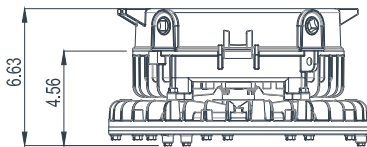

IALJ LED

LED area lighting for industrial locations

Fixture Dimensions (inches)

Pendant Mount

Fixture	Weight
IALJ04LUCGP	13 lbs.
IALJ06LUCGP	14 lbs.
IALJ08LUCGP	14 lbs.
IALJ10LUCGP	14 lbs.
IALJ11LUCGP	14 lbs.
IALJ13LUCGP	16 lbs.
IALJAM4LUCGP	14 lbs.
IALJAM5LUCGP	16 lbs.

Pendant Mount Emergency

Fixture	Weight
IALJ04LUCGPEM	20 lbs.
IALJ06LUCGPEM	21 lbs.
IALJ08LUCGPEM	21 lbs.
IALJ10LUCGPEM	21 lbs.
IALJ11LUCGPEM	21 lbs.
IALJ13LUCGPEM	23 lbs.
IALJAM4LUCGPEM	21 lbs.
IALJAM5LUCGPEM	23 lbs.

Ceiling Mount

Fixture	Weight
IALJ04LUCGC	14 lbs.
IALJ06LUCGC	15 lbs.
IALJ08LUCGC	15 lbs.
IALJ10LUCGC	15 lbs.
IALJ11LUCGC	15 lbs.
IALJ13LUCGC	17 lbs.
IALJAM4LUCGC	15 lbs.
IALJAM5LUCGC	17 lbs.

Wall Mount

Fixture	Weight
IALJ04LUCGW	16 lbs.
IALJ06LUCGW	17 lbs.
IALJ08LUCGW	17 lbs.
IALJ10LUCGW	17 lbs.
IALJ11LUCGW	17 lbs.
IALJ13LUCGW	19 lbs.
IALJAM4LUCGW	17 lbs.
IALJAM5LUCGW	19 lbs.

For "EM" emergency option, add 1.47" in height
 For Guard option, add 0.136" in height

IALJ LED

LED area lighting for industrial locations

Fixture Dimensions (inches)

90° Stanchion Mount

Fixture	Weight
IALJ04LUCGL	16 lbs.
IALJ06LUCGL	17 lbs.
IALJ08LUCGL	17 lbs.
IALJ10LUCGL	17 lbs.
IALJ11LUCGL	17 lbs.
IALJ13LUCGL	19 lbs.
IALJAM4LUCGL	17 lbs.
IALJAM5LUCGL	19 lbs.