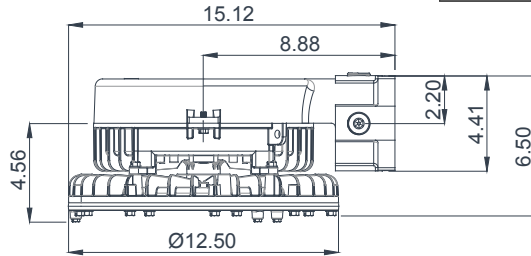

IALJ LED

LED area lighting for industrial locations

Fixture Dimensions (inches)

Pendant Mount

Fixture	Weight
IALJ04LUCGP	13 lbs.
IALJ06LUCGP	14 lbs.
IALJ08LUCGP	14 lbs.
IALJ10LUCGP	14 lbs.
IALJ11LUCGP	14 lbs.
IALJ13LUCGP	16 lbs.
IALJAM4LUCGP	14 lbs.
IALJAM5LUCGP	16 lbs.

Pendant Mount Emergency

Fixture	Weight
IALJ04LUCGPEM	20 lbs.
IALJ06LUCGPEM	21 lbs.
IALJ08LUCGPEM	21 lbs.
IALJ10LUCGPEM	21 lbs.
IALJ11LUCGPEM	21 lbs.
IALJ13LUCGPEM	23 lbs.
IALJAM4LUCGPEM	21 lbs.
IALJAM5LUCGPEM	23 lbs.

Ceiling Mount

Fixture	Weight
IALJ04LUCGC	14 lbs.
IALJ06LUCGC	15 lbs.
IALJ08LUCGC	15 lbs.
IALJ10LUCGC	15 lbs.
IALJ11LUCGC	15 lbs.
IALJ13LUCGC	17 lbs.
IALJAM4LUCGC	15 lbs.
IALJAM5LUCGC	17 lbs.

Wall Mount

Fixture	Weight
IALJ04LUCGW	16 lbs.
IALJ06LUCGW	17 lbs.
IALJ08LUCGW	17 lbs.
IALJ10LUCGW	17 lbs.
IALJ11LUCGW	17 lbs.
IALJ13LUCGW	19 lbs.
IALJAM4LUCGW	17 lbs.
IALJAM5LUCGW	19 lbs.

For "EM" emergency option, add 1.47" in height
 For Guard option, add 0.136" in height

IALJ LED

LED area lighting for industrial locations

Fixture Dimensions (inches)

90° Stanchion Mount

Fixture	Weight
IALJ04LUCGL	16 lbs.
IALJ06LUCGL	17 lbs.
IALJ08LUCGL	17 lbs.
IALJ10LUCGL	17 lbs.
IALJ11LUCGL	17 lbs.
IALJ13LUCGL	19 lbs.
IALJAM4LUCGL	17 lbs.
IALJAM5LUCGL	19 lbs.