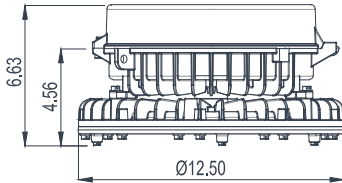

HZALJ LED

LED area lighting for hazardous locations

Fixture Dimensions (inches)

Pendant Mount

Fixture	Weight
HZALJ04LUCGP	13 lbs.
HZALJ06LUCGP	14 lbs.
HZALJ08LUCGP	14 lbs.
HZALJ10LUCGP	14 lbs.
HZALJ11LUCGP	14 lbs.
HZALJ13LUCGP	16 lbs.
HZALJAM4LUCGP	14 lbs.
HZALJAM5LUCGP	16 lbs.

Pendant Mount Emergency

Fixture	Weight
HZALJ04LUCGPEM	20 lbs.
HZALJ06LUCGPEM	21 lbs.
HZALJ08LUCGPEM	21 lbs.
HZALJ10LUCGPEM	21 lbs.
HZALJ11LUCGPEM	21 lbs.
HZALJ13LUCGPEM	23 lbs.
HZALJAM4LUCGPEM	21 lbs.
HZALJAM5LUCGPEM	23 lbs.