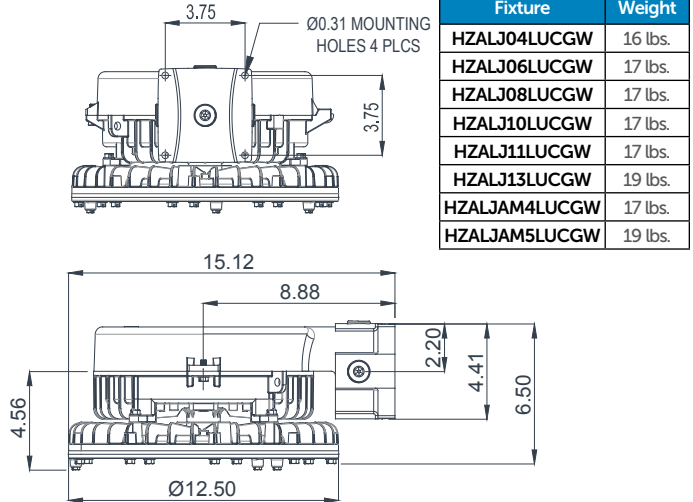

HZALJ LED

LED area lighting for hazardous locations

Fixture Dimensions (inches)

Pendant Mount

Fixture	Weight
HZALJ04LUCGP	13 lbs.
HZALJ06LUCGP	14 lbs.
HZALJ08LUCGP	14 lbs.
HZALJ10LUCGP	14 lbs.
HZALJ11LUCGP	14 lbs.
HZALJ13LUCGP	16 lbs.
HZALJAM4LUCGP	14 lbs.
HZALJAM5LUCGP	16 lbs.

Pendant Mount Emergency

Fixture	Weight
HZALJ04LUCGPEM	20 lbs.
HZALJ06LUCGPEM	21 lbs.
HZALJ08LUCGPEM	21 lbs.
HZALJ10LUCGPEM	21 lbs.
HZALJ11LUCGPEM	21 lbs.
HZALJ13LUCGPEM	23 lbs.
HZALJAM4LUCGPEM	21 lbs.
HZALJAM5LUCGPEM	23 lbs.

Ceiling Mount

Fixture	Weight
HZALJ04LUCGC	14 lbs.
HZALJ06LUCGC	15 lbs.
HZALJ08LUCGC	15 lbs.
HZALJ10LUCGC	15 lbs.
HZALJ11LUCGC	15 lbs.
HZALJ13LUCGC	17 lbs.
HZALJAM4LUCGC	15 lbs.
HZALJAM5LUCGC	17 lbs.

Wall Mount

Fixture	Weight
HZALJ04LUCGW	16 lbs.
HZALJ06LUCGW	17 lbs.
HZALJ08LUCGW	17 lbs.
HZALJ10LUCGW	17 lbs.
HZALJ11LUCGW	17 lbs.
HZALJ13LUCGW	19 lbs.
HZALJAM4LUCGW	17 lbs.
HZALJAM5LUCGW	19 lbs.

For "EM" emergency option, add 1.47" in height
 For Guard option, add 0.136" in height