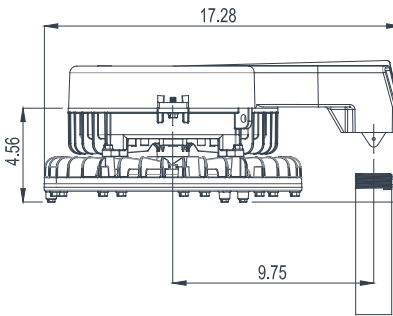

HZALJ LED

LED area lighting for hazardous locations

Fixture Dimensions (inches)

Pendant Mount

Fixture	Weight
HZALJ04LUCGP	13 lbs.
HZALJ06LUCGP	14 lbs.
HZALJ08LUCGP	14 lbs.
HZALJ10LUCGP	14 lbs.
HZALJ11LUCGP	14 lbs.
HZALJ13LUCGP	16 lbs.
HZALJAM4LUCGP	14 lbs.
HZALJAM5LUCGP	16 lbs.

Ceiling Mount

Fixture	Weight
HZALJ04LUCGC	14 lbs.
HZALJ06LUCGC	15 lbs.
HZALJ08LUCGC	15 lbs.
HZALJ10LUCGC	15 lbs.
HZALJ11LUCGC	15 lbs.
HZALJ13LUCGC	17 lbs.
HZALJAM4LUCGC	15 lbs.
HZALJAM5LUCGC	17 lbs.

Wall Mount

Fixture	Weight
HZALJ04LUCGW	16 lbs.
HZALJ06LUCGW	17 lbs.
HZALJ08LUCGW	17 lbs.
HZALJ10LUCGW	17 lbs.
HZALJ11LUCGW	17 lbs.
HZALJ13LUCGW	19 lbs.
HZALJAM4LUCGW	17 lbs.
HZALJAM5LUCGW	19 lbs.

For "EM" emergency option, add 1.47" in height
 For Guard option, add 0.136" in height

HZALJ LED

LED area lighting for hazardous locations

Fixture Dimensions (inches)

90° Stanchion Mount

Fixture	Weight
HZALJ04LUCGL	16 lbs.
HZALJ06LUCGL	17 lbs.
HZALJ08LUCGL	17 lbs.
HZALJ10LUCGL	17 lbs.
HZALJ11LUCGL	17 lbs.
HZALJ13LUCGL	19 lbs.
HZALJAM4LUCGL	17 lbs.
HZALJAM5LUCGL	19 lbs.