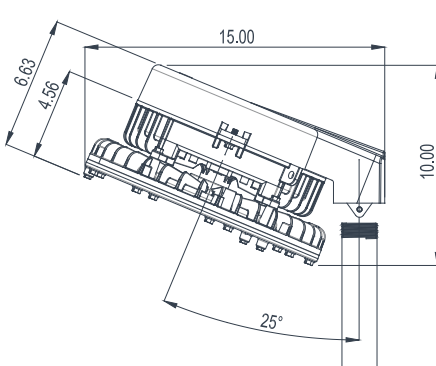

Fixture	Weight
HZALJ04LUCGW	16 lbs.
HZALJ06LUCGW	17 lbs.
HZALJ08LUCGW	17 lbs.
HZALJ10LUCGW	17 lbs.
HZALJ11LUCGW	17 lbs.
HZALJ13LUCGW	19 lbs.
HZALJAM4LUCGW	17 lbs.
HZALJAM5LUCGW	19 lbs.

For "EM" emergency option, add 1.47" in height
 For Guard option, add 0.136" in height

HZALJ LED

LED area lighting for hazardous locations

Fixture Dimensions (inches)

90° Stanchion Mount

Fixture	Weight
HZALJ04LUCGL	16 lbs.
HZALJ06LUCGL	17 lbs.
HZALJ08LUCGL	17 lbs.
HZALJ10LUCGL	17 lbs.
HZALJ11LUCGL	17 lbs.
HZALJ13LUCGL	19 lbs.
HZALJAM4LUCGL	17 lbs.
HZALJAM5LUCGL	19 lbs.

Trunnion Mount

Fixture	Weight
HZALJ04LUCGT	18 lbs.
HZALJ06LUCGT	19 lbs.
HZALJ08LUCGT	19 lbs.
HZALJ10LUCGT	19 lbs.
HZALJ11LUCGT	19 lbs.
HZALJ13LUCGT	21 lbs.
HZALJAM4LUCGT	19 lbs.
HZALJAM5LUCGT	21 lbs.

25° Stanchion Mount

Fixture	Weight
HZALJ04LUCGS	16 lbs.
HZALJ06LUCGS	17 lbs.
HZALJ08LUCGS	17 lbs.
HZALJ10LUCGS	17 lbs.
HZALJ11LUCGS	17 lbs.
HZALJ13LUCGS	19 lbs.
HZALJAM4LUCGS	17 lbs.
HZALJAM5LUCGS	19 lbs.

For "EM" emergency option, add 1.47" in height
 For Guard option, add 0.136" in height