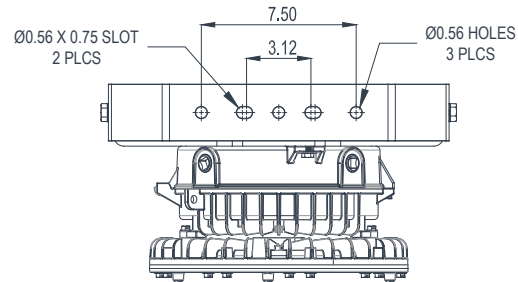

HZALJ LED

LED area lighting for hazardous locations

Fixture Dimensions (inches)

90° Stanchion Mount

Fixture	Weight
HZALJ04LUCGL	16 lbs.
HZALJ06LUCGL	17 lbs.
HZALJ08LUCGL	17 lbs.
HZALJ10LUCGL	17 lbs.
HZALJ11LUCGL	17 lbs.
HZALJ13LUCGL	19 lbs.
HZALJAM4LUCGL	17 lbs.
HZALJAM5LUCGL	19 lbs.

Trunnion Mount

Fixture	Weight
HZALJ04LUCGT	18 lbs.
HZALJ06LUCGT	19 lbs.
HZALJ08LUCGT	19 lbs.
HZALJ10LUCGT	19 lbs.
HZALJ11LUCGT	19 lbs.
HZALJ13LUCGT	21 lbs.
HZALJAM4LUCGT	19 lbs.
HZALJAM5LUCGT	21 lbs.

25° Stanchion Mount

Fixture	Weight
HZALJ04LUCGS	16 lbs.
HZALJ06LUCGS	17 lbs.
HZALJ08LUCGS	17 lbs.
HZALJ10LUCGS	17 lbs.
HZALJ11LUCGS	17 lbs.
HZALJ13LUCGS	19 lbs.
HZALJAM4LUCGS	17 lbs.
HZALJAM5LUCGS	19 lbs.

For "EM" emergency option, add 1.47" in height
 For Guard option, add 0.136" in height