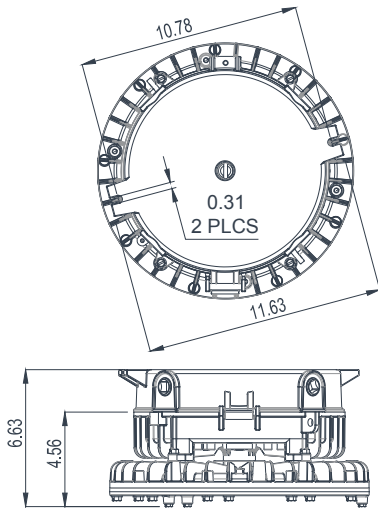

Ceiling Mount

Fixture	Weight
HZALJ04LUCGC	14 lbs.
HZALJ06LUCGC	15 lbs.
HZALJ08LUCGC	15 lbs.
HZALJ10LUCGC	15 lbs.
HZALJ11LUCGC	15 lbs.
HZALJ13LUCGC	17 lbs.
HZALJAM4LUCGC	15 lbs.
HZALJAM5LUCGC	17 lbs.