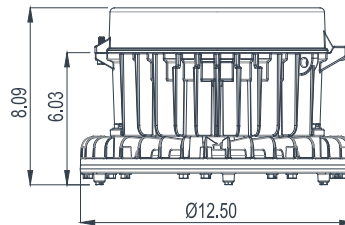

HZALJ LED

LED area lighting for hazardous locations

Fixture Dimensions (inches)

Pendant Mount

Fixture	Weight
HZALJ04LUCGP	13 lbs.
HZALJ06LUCGP	14 lbs.
HZALJ08LUCGP	14 lbs.
HZALJ10LUCGP	14 lbs.
HZALJ11LUCGP	14 lbs.
HZALJ13LUCGP	16 lbs.
HZALJAM4LUCGP	14 lbs.
HZALJAM5LUCGP	16 lbs.

Pendant Mount Emergency

Fixture	Weight
HZALJ04LUCGPEM	20 lbs.
HZALJ06LUCGPEM	21 lbs.
HZALJ08LUCGPEM	21 lbs.
HZALJ10LUCGPEM	21 lbs.
HZALJ11LUCGPEM	21 lbs.
HZALJ13LUCGPEM	23 lbs.
HZALJAM4LUCGPEM	21 lbs.
HZALJAM5LUCGPEM	23 lbs.