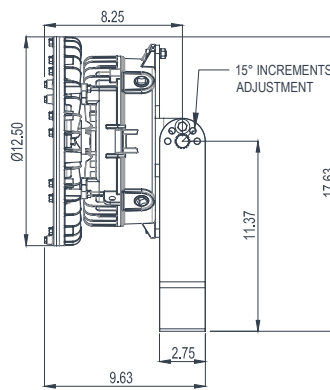

Fixture	Weight
HZALJ04LUCGW	16 lbs.
HZALJ06LUCGW	17 lbs.
HZALJ08LUCGW	17 lbs.
HZALJ10LUCGW	17 lbs.
HZALJ11LUCGW	17 lbs.
HZALJ13LUCGW	19 lbs.
HZALJAM4LUCGW	17 lbs.
HZALJAM5LUCGW	19 lbs.

For "EM" emergency option, add 1.47" in height
 For Guard option, add 0.136" in height

HZALJ LED

LED area lighting for hazardous locations

Fixture Dimensions (inches)

90° Stanchion Mount

Fixture	Weight
HZALJ04LUCGL	16 lbs.
HZALJ06LUCGL	17 lbs.
HZALJ08LUCGL	17 lbs.
HZALJ10LUCGL	17 lbs.
HZALJ11LUCGL	17 lbs.
HZALJ13LUCGL	19 lbs.
HZALJAM4LUCGL	17 lbs.
HZALJAM5LUCGL	19 lbs.

Trunnion Mount

Fixture	Weight
HZALJ04LUCGT	18 lbs.
HZALJ06LUCGT	19 lbs.
HZALJ08LUCGT	19 lbs.
HZALJ10LUCGT	19 lbs.
HZALJ11LUCGT	19 lbs.
HZALJ13LUCGT	21 lbs.
HZALJAM4LUCGT	19 lbs.
HZALJAM5LUCGT	21 lbs.

25° Stanchion Mount

Fixture	Weight
HZALJ04LUCGS	16 lbs.
HZALJ06LUCGS	17 lbs.
HZALJ08LUCGS	17 lbs.
HZALJ10LUCGS	17 lbs.
HZALJ11LUCGS	17 lbs.
HZALJ13LUCGS	19 lbs.
HZALJAM4LUCGS	17 lbs.
HZALJAM5LUCGS	19 lbs.

For "EM" emergency option, add 1.47" in height
 For Guard option, add 0.136" in height