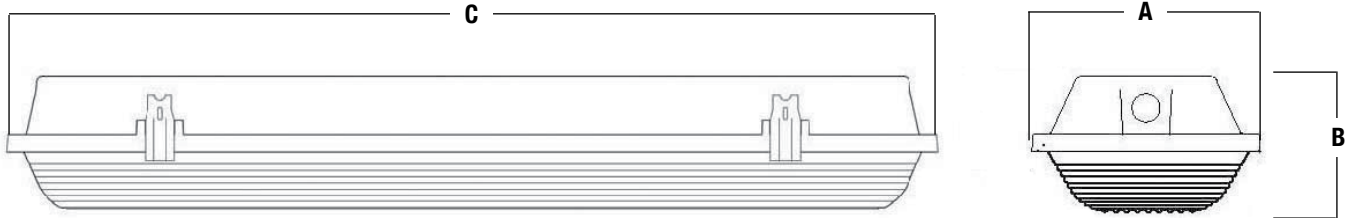

HNMF2 LED

LED lighting for hazardous locations

Fixture Dimensions (inches)

HNMF2 Series	Dimensions (inches)			Boxed Weight	Shipping Volume (Boxed Fixtures)
	A	B	C		
4 Foot	4.02	4.38	51.65	12 lbs	2.53 cu. ft.