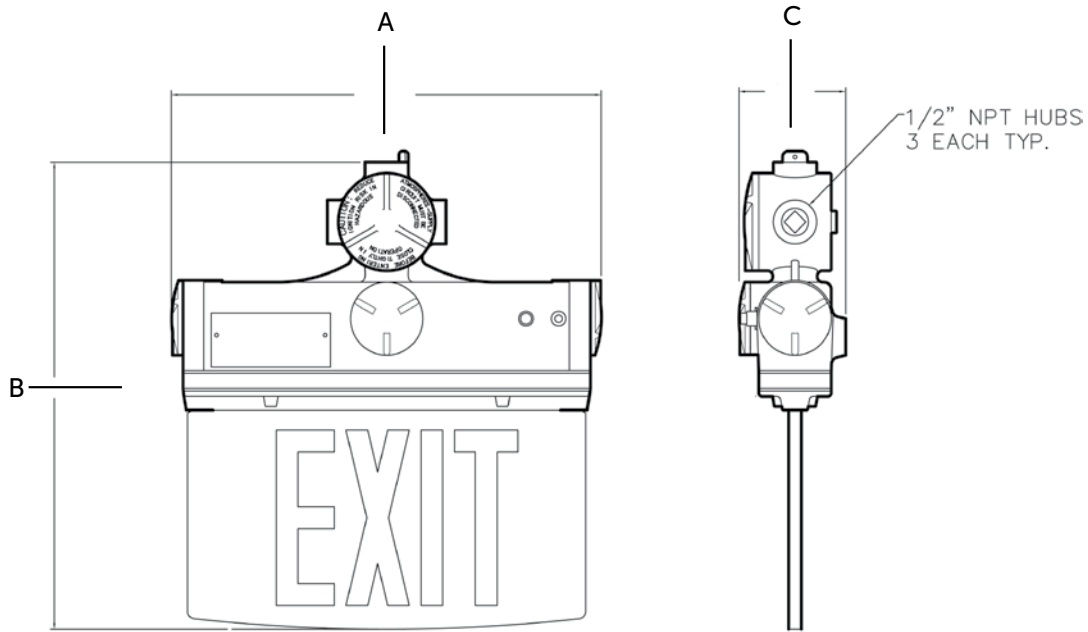

## Edge lit LED sign for hazardous locations

### HLS Series Fixture Dimensions (inches)

HLS Series	Dimensions (inches)			Boxed Weight	Shipping Volume
	A	B	C		
HLS LED Sign Light	14.88	3.69	16.00	14 lbs.	1.24 cu. ft.

An Avail Infrastructure Solutions Company