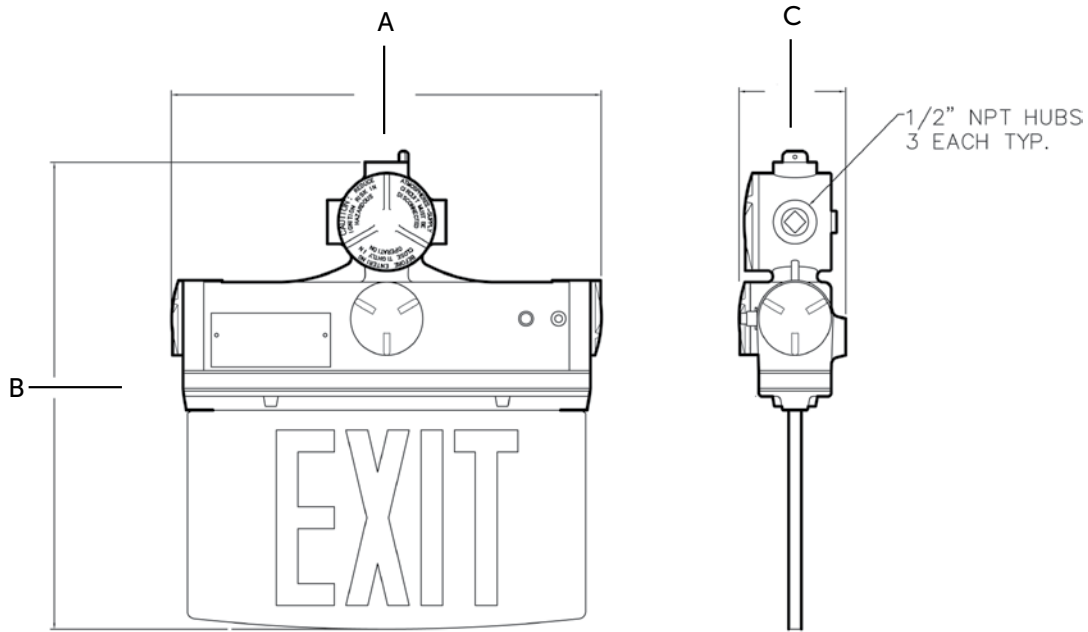

HLEX LED Series

Hazardous location edge lit LED exit sign

HLEX Series Fixture Dimensions (inches)

HLEX Series	Dimensions (inches)			Boxed Weight	Shipping Volume (Boxed Fixture)
	A	B	C		
HLEX LED Exit Sign	14.88	16.00	3.69	14 lbs.	1.24 cu. ft.