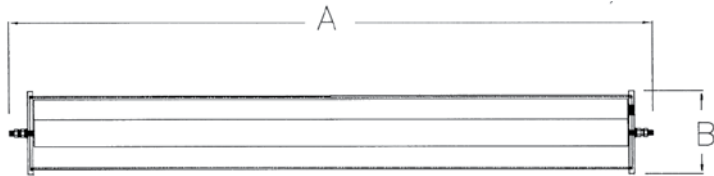

## Fixture Dimensions (inches)

FPF LED Series	Dimensions (inches)		Boxed Weight	Shipping Volume (Boxed Fixtures)
	A	B		
2 Foot Models	28.00	6.75	10 lbs.	1.2 cu. ft.
4 Foot Models	52.00	6.75	20 lbs.	2.1 cu. ft.
8 Foot Models	100.00	6.75	30 lbs.	4.0 cu. ft.