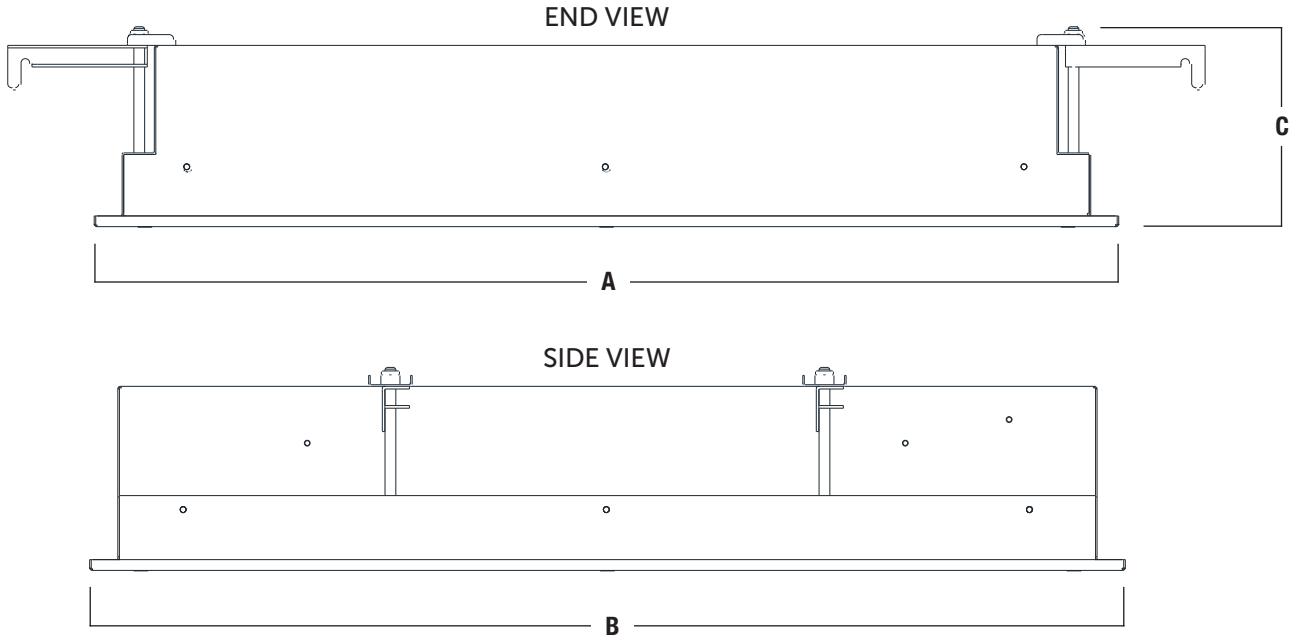

# CRO LED

Recessed lighting for clean room or sanitary applications

## Fixture Dimensions (inches)

Size	Dimensions (inches)				
	A	B	C	D	E
1 x 4	11.860	47.860	4.650	10.750	46.750
2 x 2	23.860	23.860	4.650	22.750	22.750
2 x 4	23.860	47.860	4.650	22.750	46.750

An Avail Infrastructure Solutions Company