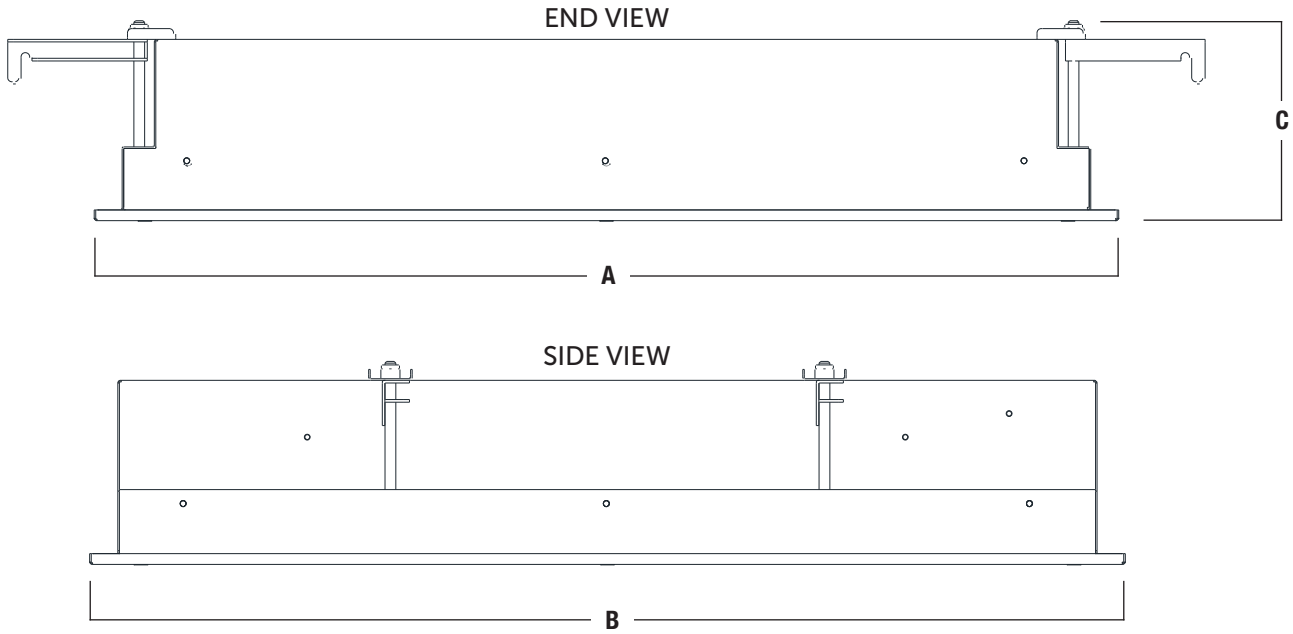

CRH LED

Recessed lighting for hazardous locations

Fixture Dimensions (inches)

Size	Dimensions (inches)				
	A	B	C	D	E
1 x 4	11.860	47.860	4.650	10.750	46.750
2 x 2	23.860	23.860	4.650	22.750	22.750
2 x 4	23.860	47.860	4.650	22.750	46.750