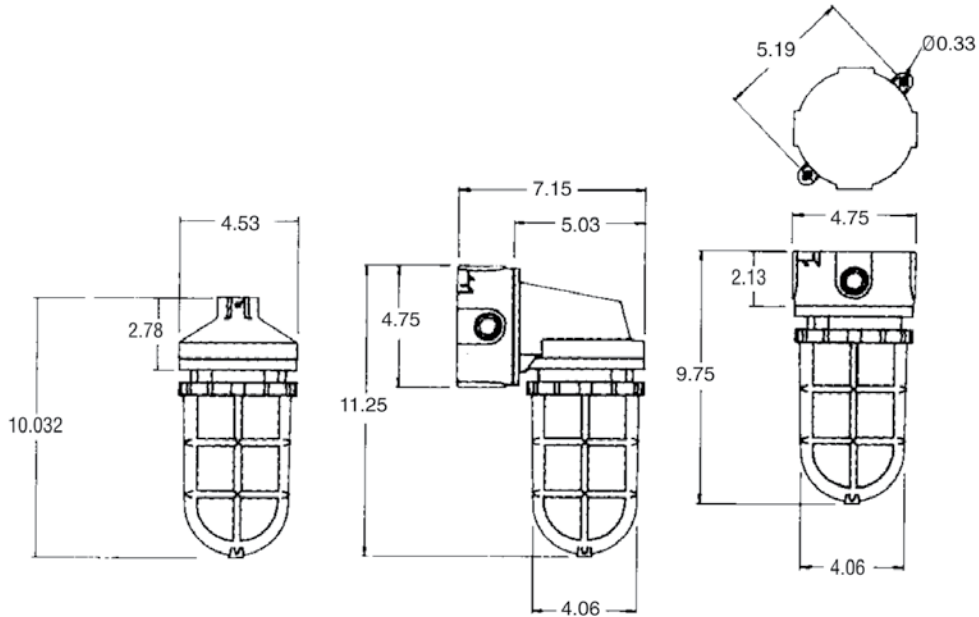

BVP Series

Brass lighting for marine and hazardous environments

Fixture Dimensions (inches)

150 Watt (A-21 Max.) Incandescent Lamp