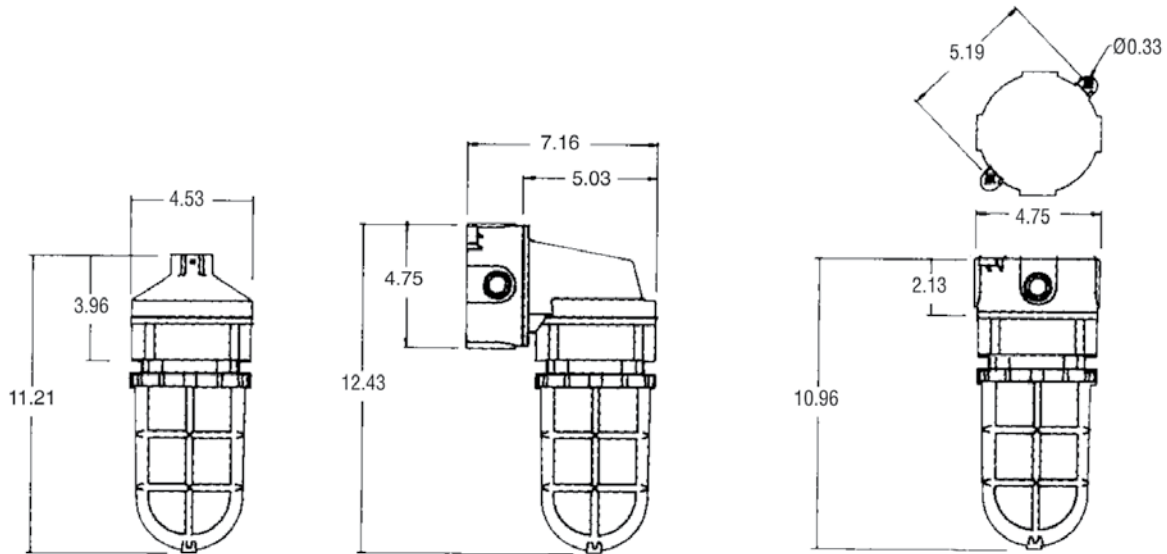

13, 18, 26 & 32 Watt Compact Fluorescent Lamp Glass Globe