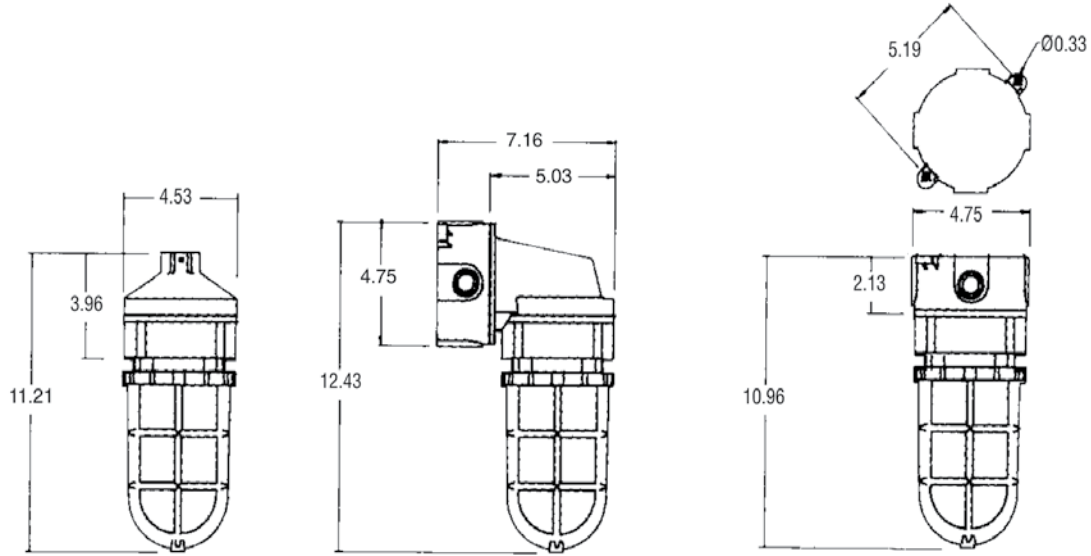

AVPH LED

LED globe & guard lighting for hazardous locations

Fixture Dimensions (inches)

Photometric Data

An Avail Infrastructure Solutions Company

availinfra.com/rig-a-lite

8500 Hansen Road,
Houston, TX 77075
(713) 943-0340