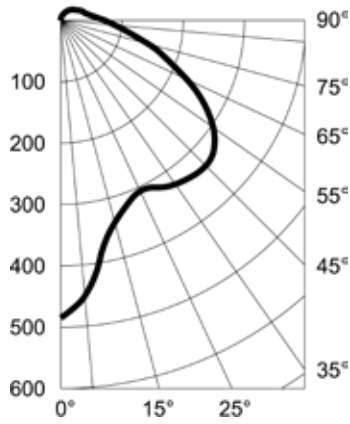

AVPH LED

LED globe & guard lighting for hazardous locations

Fixture Dimensions (inches)

Photometric Data

An Avail Infrastructure Solutions Company

availinfra.com/rig-a-lite

8500 Hansen Road,
Houston, TX 77075
(713) 943-0340