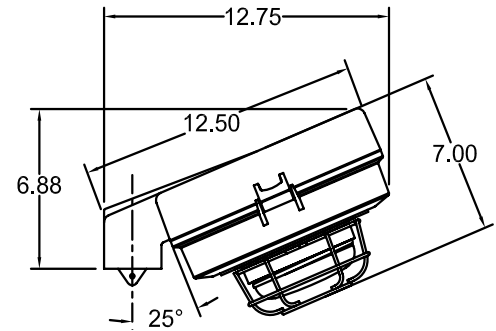

### Fixture Dimensions (inches)

Pendant mount with threaded glass globe and guard.

25° Stanchion mount with threaded glass and globe and guard.

Ceiling mount with threaded glass globe and guard.

90° Stanchion mount with threaded glass globe and guard.