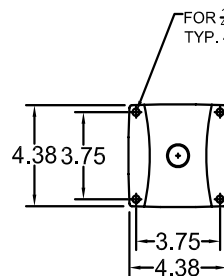

Wall mount with threaded glass globe and guard.