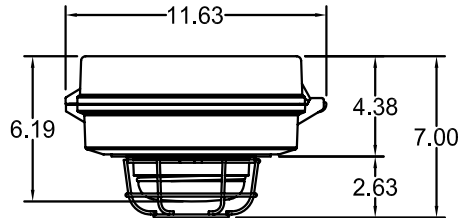

### Fixture Dimensions (inches)

Pendant mount with threaded glass globe and guard.

25° Stanchion mount with threaded glass and globe and guard.

Ceiling mount with threaded glass globe and guard.

90° Stanchion mount with threaded glass globe and guard.