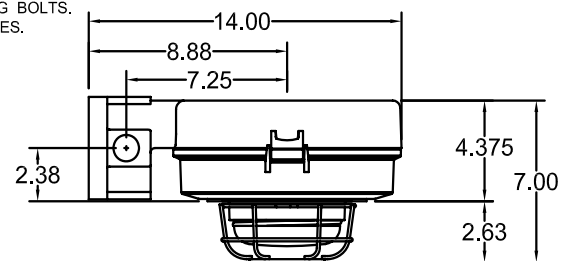

Wall mount with threaded glass globe and guard.