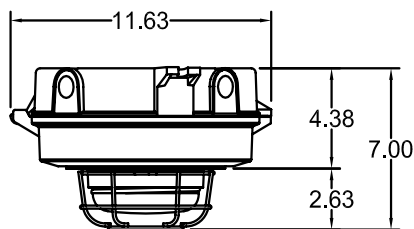

### Fixture Dimensions (inches)

Pendant mount with threaded glass globe and guard.

25° Stanchion mount with threaded glass and globe and guard.

Ceiling mount with threaded glass globe and guard.

90° Stanchion mount with threaded glass globe and guard.