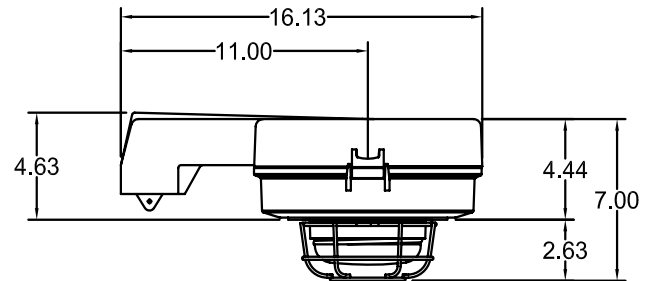

### Fixture Dimensions (inches)

Pendant mount with threaded glass globe and guard.

25° Stanchion mount with threaded glass and globe and guard.

Ceiling mount with threaded glass globe and guard.

90° Stanchion mount with threaded glass globe and guard.