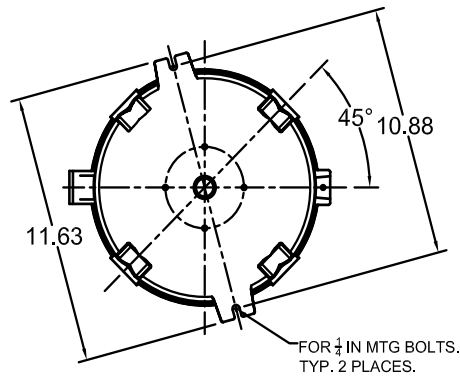

### Fixture Dimensions (inches)

Pendant mount with threaded glass globe and guard.

25° Stanchion mount with threaded glass and globe and guard.

Ceiling mount with threaded glass globe and guard.

90° Stanchion mount with threaded glass globe and guard.