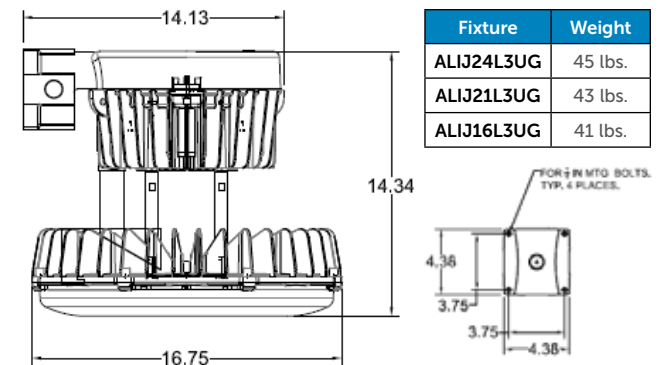

Wall Mount

Fixture	Weight
ALIJ24L3UG	45 lbs.
ALIJ21L3UG	43 lbs.
ALIJ16L3UG	41 lbs.

An Avail Infrastructure Solutions Company

availinfra.com/rig-a-lite

8500 Hansen Road,
Houston, TX 77075
(713) 943-0340