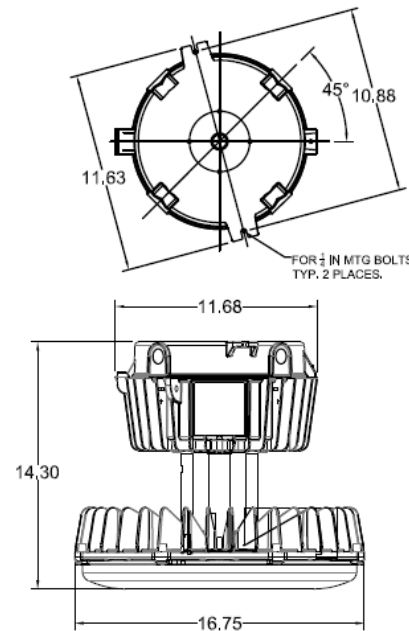

Ceiling Mount

Fixture	Weight
ALIJ24L3UG	42 lbs.
ALIJ21L3UG	40 lbs.
ALIJ16L3UG	38 lbs.