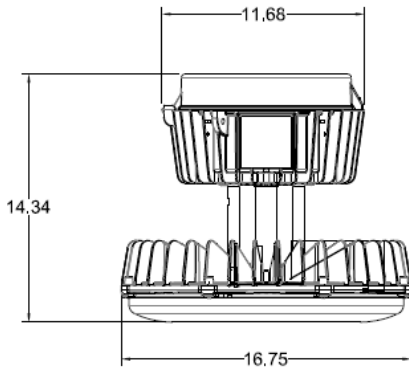

### Fixture Dimensions (inches)

#### Pendant Mount

Fixture	Weight
ALIJ24L3UG	42 lbs.
ALIJ21L3UG	40 lbs.
ALIJ16L3UG	38 lbs.

#### 25° Stanchion Mount

Fixture	Weight
SAFJ24L3UG	44 lbs.
SAFJ21L3UG	42 lbs.
SAFJ16L3UG	40 lbs.

#### 90° Stanchion Mount

Fixture	Weight
ALIJ24L3UG	45 lbs.
ALIJ21L3UG	43 lbs.
ALIJ16L3UG	41 lbs.