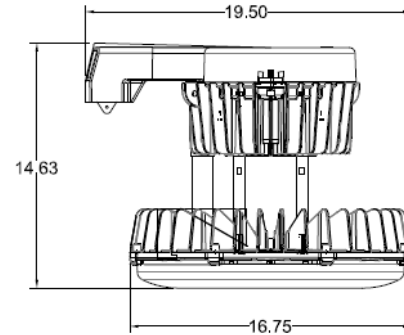

90° Stanchion Mount

Fixture	Weight
ALIJ24L3UG	45 lbs.
ALIJ21L3UG	43 lbs.
ALIJ16L3UG	41 lbs.